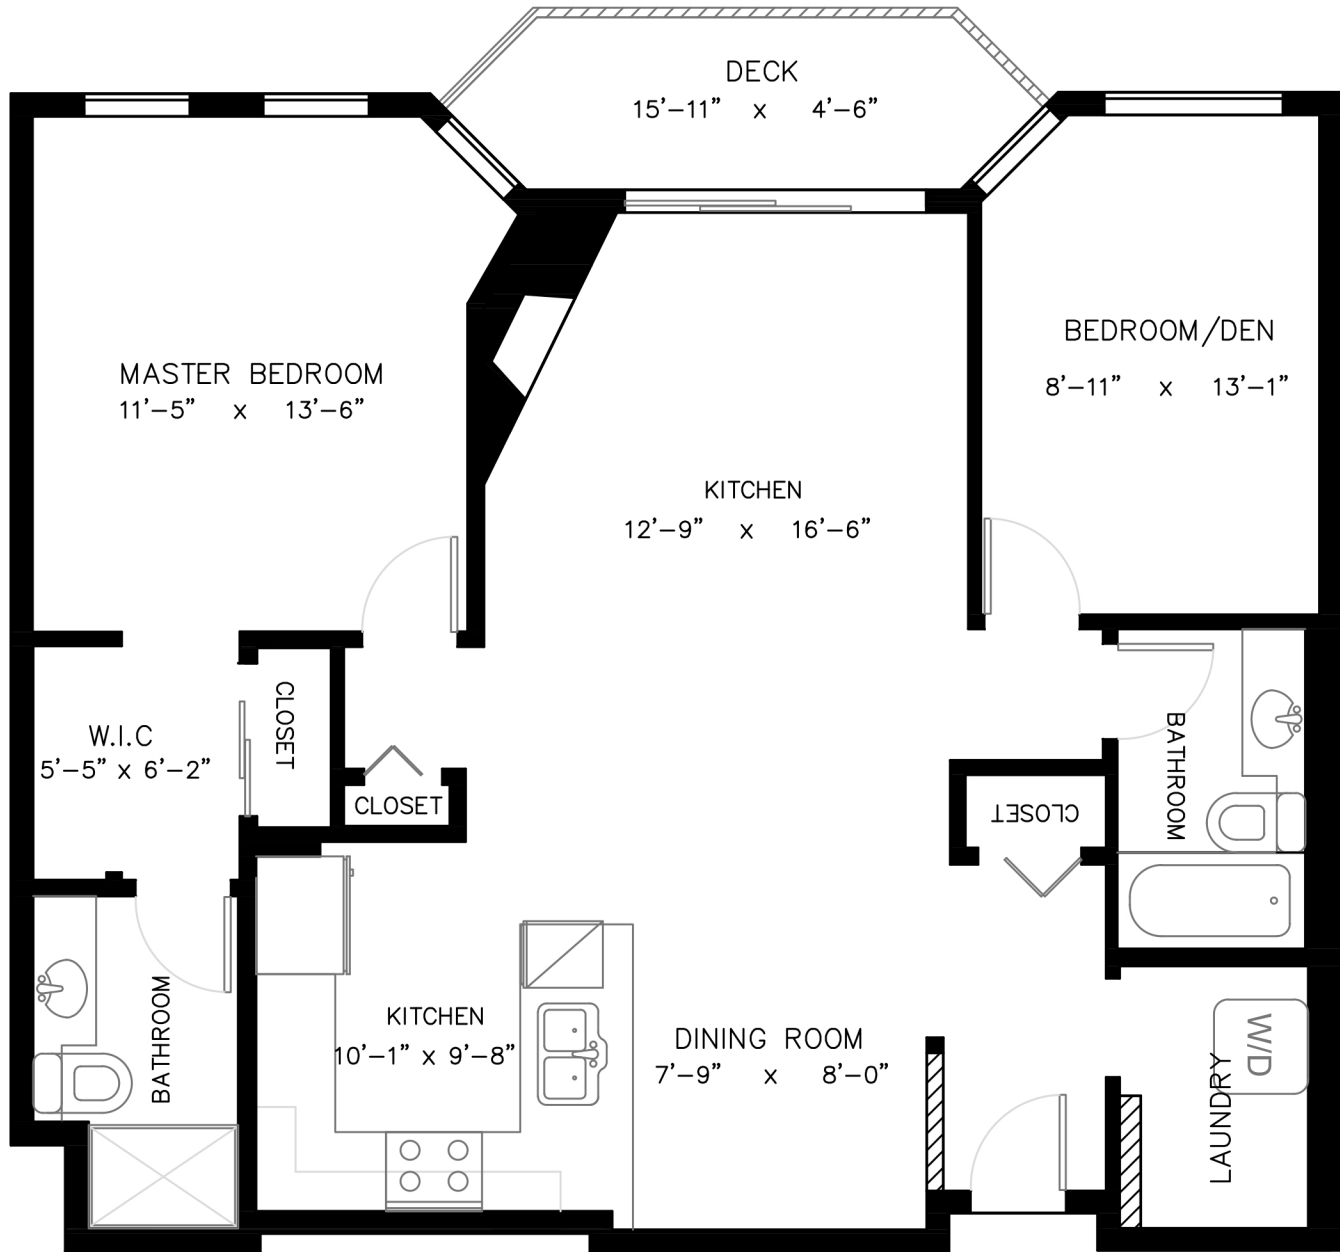

303 - 11960 Harris Road, Pitt Meadows BC

Main Area: 1006 SF

Deck: 65 SF

Ceiling Height 8'

Shali Tark PREC*
778-888-8177
shali@shalitark.com

floor plan designed by
ishot.ca Enterprises Inc.
604-368-7979
<http://ishot.ca>