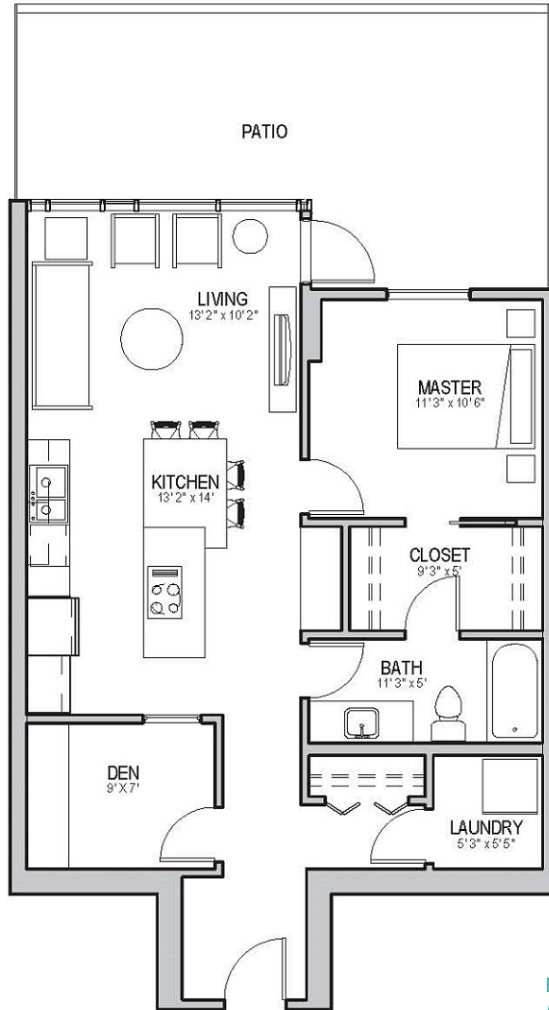

1 Bedroom + Den / 1 Bath

402

775 SQFT

AVAILABLE ON FLOORS 4-8

floorplans are subject to change
all sizes are approximate