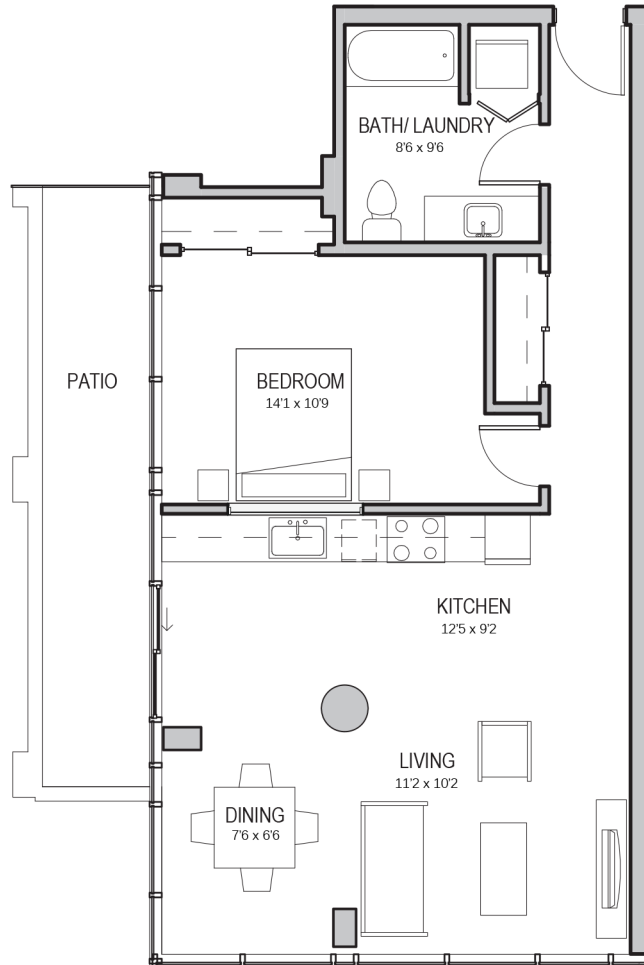

1 Bedroom / 1 Bath

321

762 SQFT

AVAILABLE ON FLOOR 3

**LIDO**  
BY BATTISTELLA

floorplans are subject to change  
all sizes are approximate