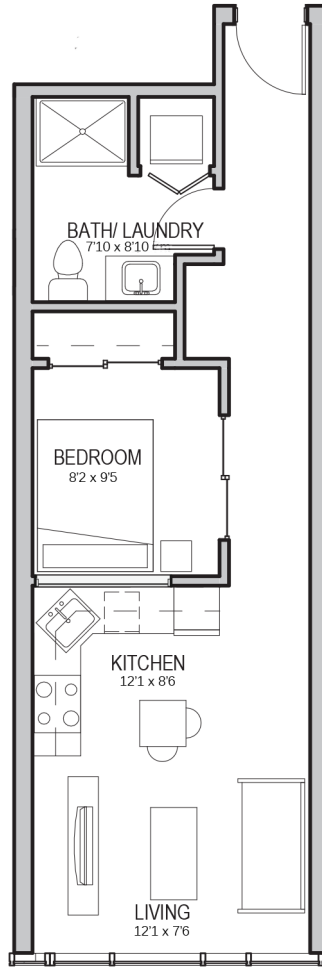

1 Bedroom / 1 Bath

315

465 SQFT

AVAILABLE ON FLOOR 3

floorplans are subject to change
all sizes are approximate

LIDO
BY BATTISTELLA