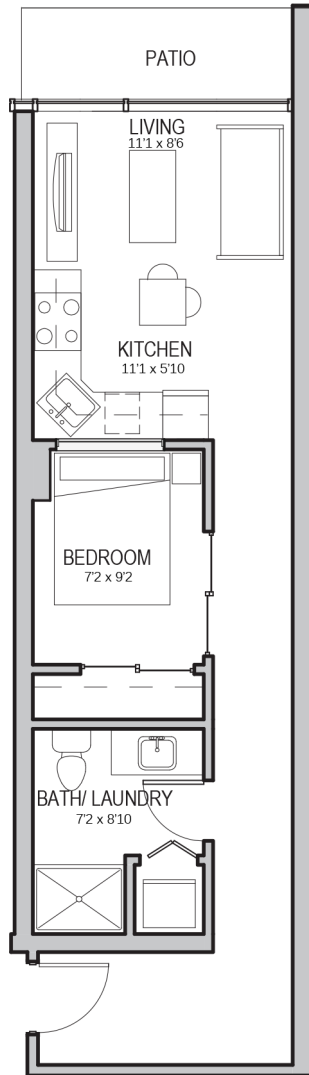

1 Bedroom / 1 Bath

311

474 SQFT

AVAILABLE ON FLOOR 3

floorplans are subject to change
all sizes are approximate

LIDO
BY BATTISTELLA