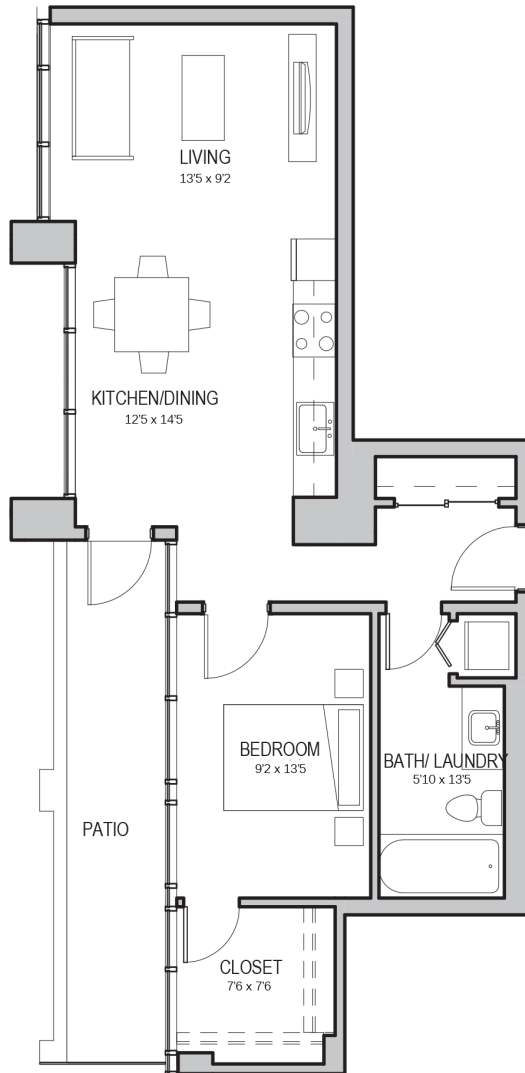

1 Bedroom / 1 Bath

301

635 SQFT

AVAILABLE ON FLOOR 3

floorplans are subject to change
all sizes are approximate

LIDO
BY BATTISTELLA