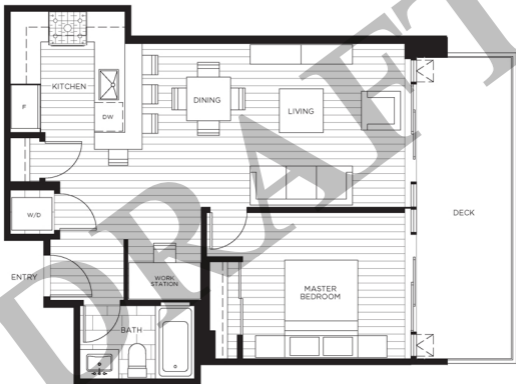

C1 PLAN

1 BED | 1 BATH

640 SQ FT

THE ROYAL

MOUNT ROYAL VILLAGE WEST

embassy BOSA
BUILDING ON THE BOSA LEGACY

NORTH