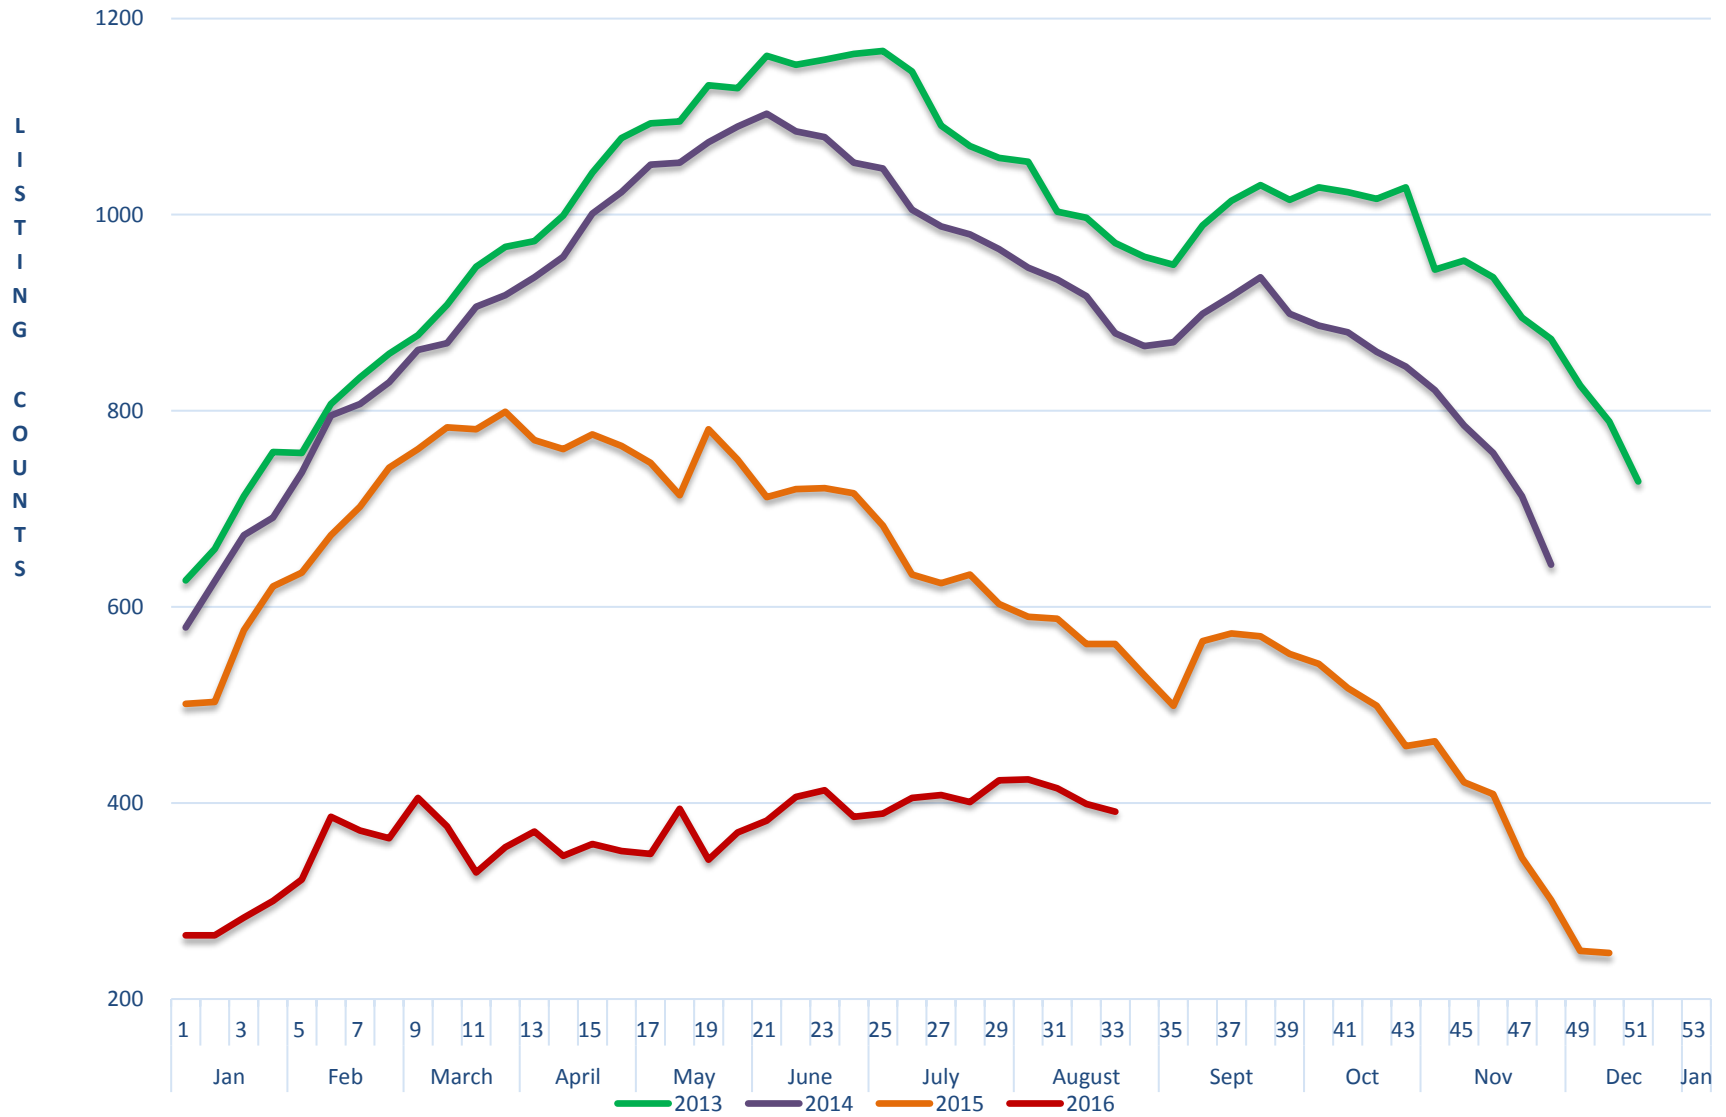

NORTH VAN RESIDENTIAL LISTINGS September 1, 2016