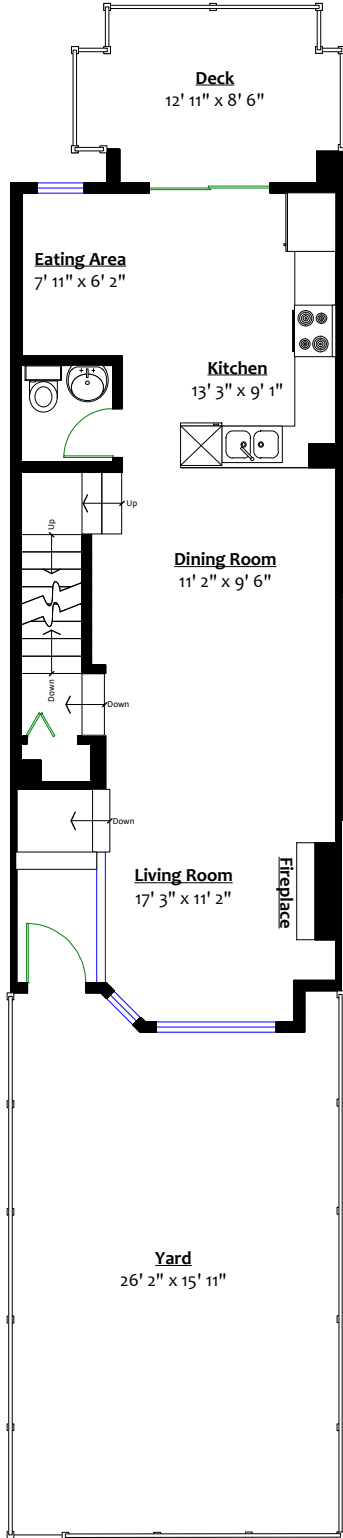

#9 - 100 Klahanie Drive, Port Moody, B.C.

Cortney Lessard
Century 21 In Town Realty
604.616.2678 info@cortney.ca

Totals**

Main Level:	641 sq. ft.	Yard:	400 sq. ft.
Upper Level:	635 sq. ft.	Deck:	99 sq. ft.
Lower Level:	374 sq. ft.	Garage:	249 sq. ft.
Total:	1,650 sq. ft.	Total:	748 sq. ft.

MAIN LEVEL
Floor Area: 641 Sq. Ft.

UPPER LEVEL
Floor Area: 635 Sq. Ft.

LOWER LEVEL
Floor Area: 374 Sq. Ft.