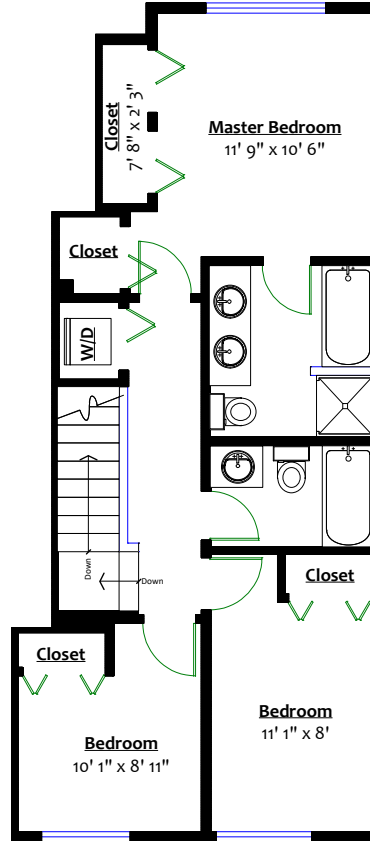

#9 - 100 Klahanie Drive, Port Moody, B.C.

Cortney Lessard
Century 21 In Town Realty
604.616.2678 info@cortney.ca

Totals**

Main Level:	641 sq. ft.	Yard:	400 sq. ft.
Upper Level:	635 sq. ft.	Deck:	99 sq. ft.
Lower Level:	374 sq. ft.	Garage:	249 sq. ft.
Total:	1,650 sq. ft.	Total:	748 sq. ft.

MAIN LEVEL
Floor Area: 641 Sq. Ft.

UPPER LEVEL
Floor Area: 635 Sq. Ft.

LOWER LEVEL
Floor Area: 374 Sq. Ft.