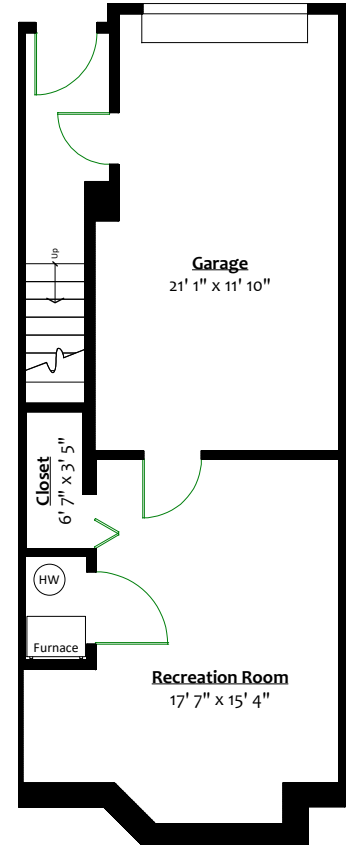

#9 - 100 Klahanie Drive, Port Moody, B.C.

Cortney Lessard
Century 21 In Town Realty
604.616.2678 info@cortney.ca

Totals**

Main Level:	641 sq. ft.	Yard:	400 sq. ft.
Upper Level:	635 sq. ft.	Deck:	99 sq. ft.
Lower Level:	374 sq. ft.	Garage:	249 sq. ft.
Total:	1,650 sq. ft.	Total:	748 sq. ft.

MAIN LEVEL
Floor Area: 641 Sq. Ft.

UPPER LEVEL
Floor Area: 635 Sq. Ft.

LOWER LEVEL
Floor Area: 374 Sq. Ft.