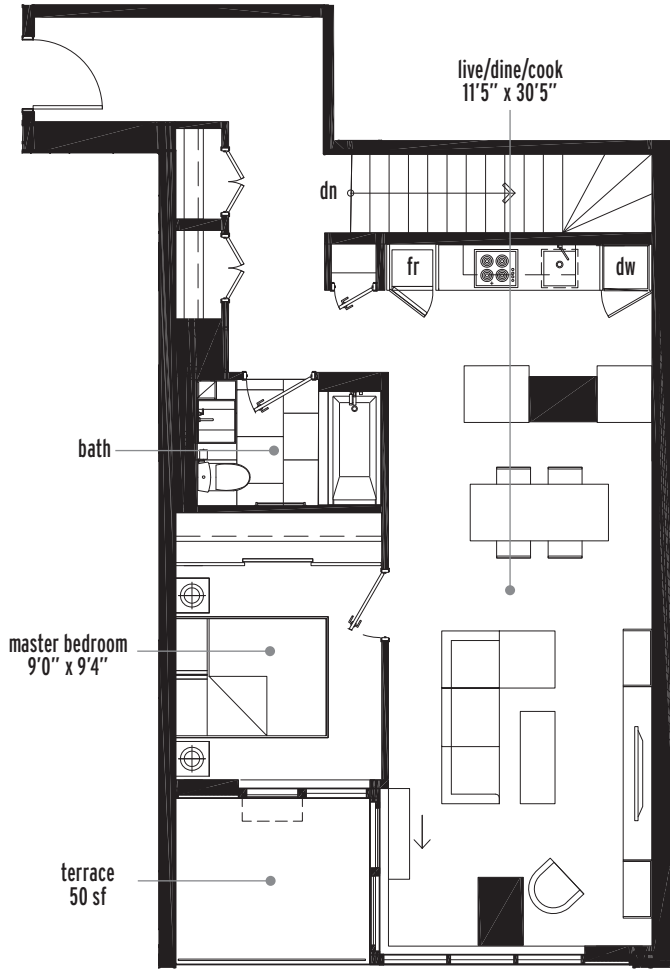

The Live/Work

LW-01

LIVE: 795 SF
WORK: 730 SF
INTERIOR: 1525 SF
EXTERIOR: 50 SF

LIVE

WORK