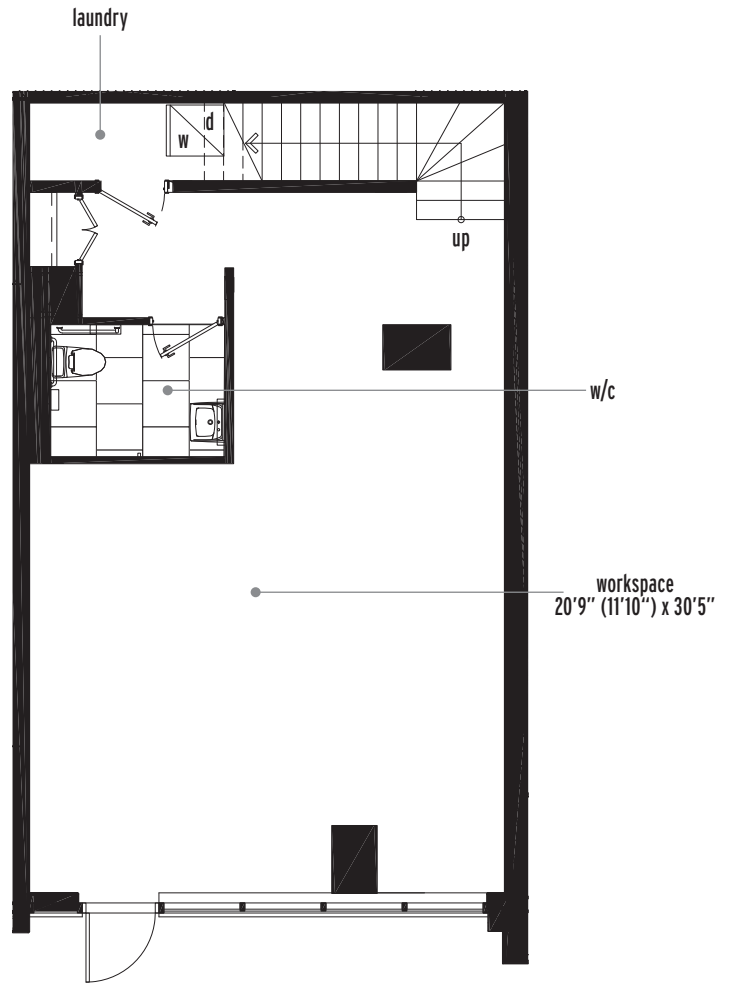

The Live/Work

LW-01

LIVE: 795 SF
WORK: 730 SF
INTERIOR: 1525 SF
EXTERIOR: 50 SF

LIVE

WORK