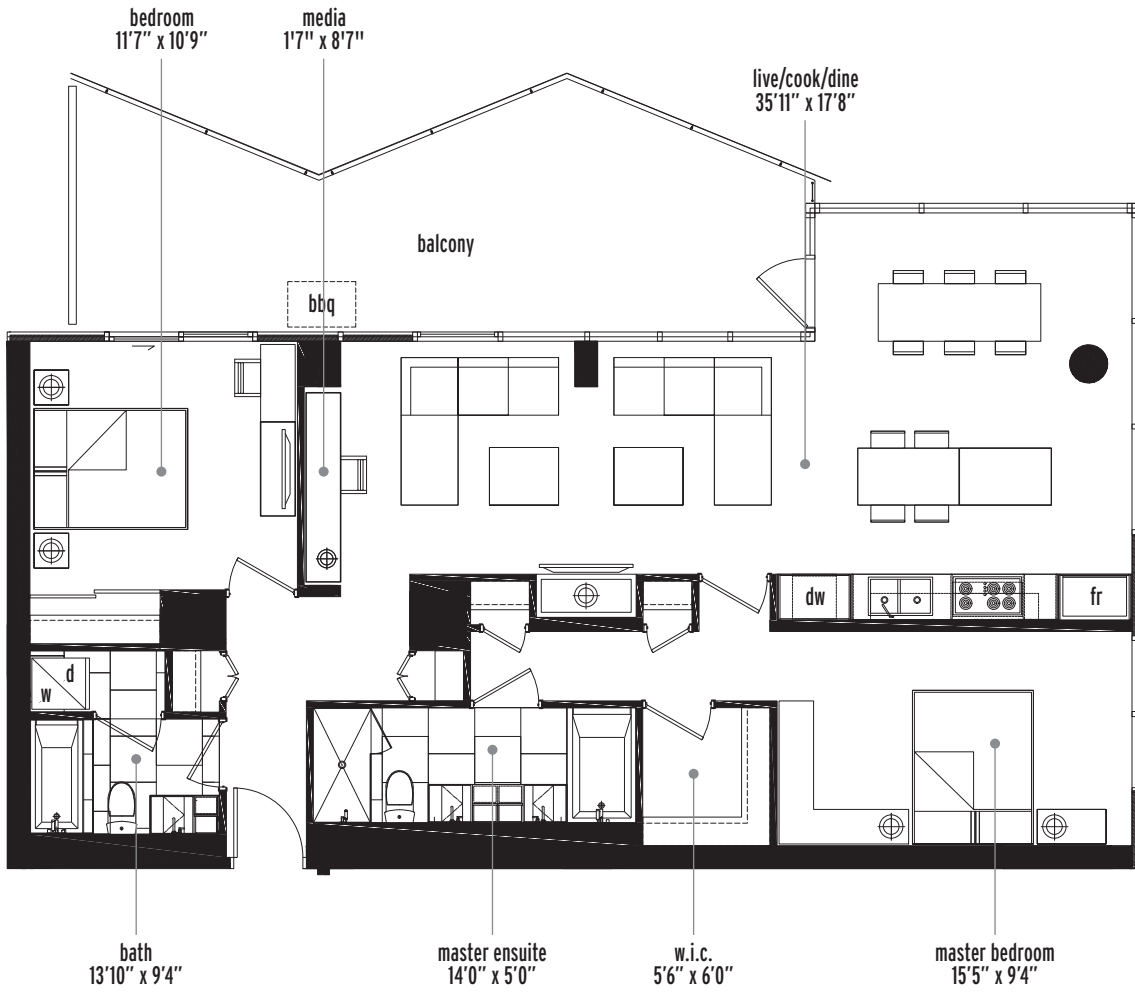

The Penthouses

V-SP5

2 BEDROOM
INTERIOR: 1240 SF
EXTERIOR: 280 SF

22-23