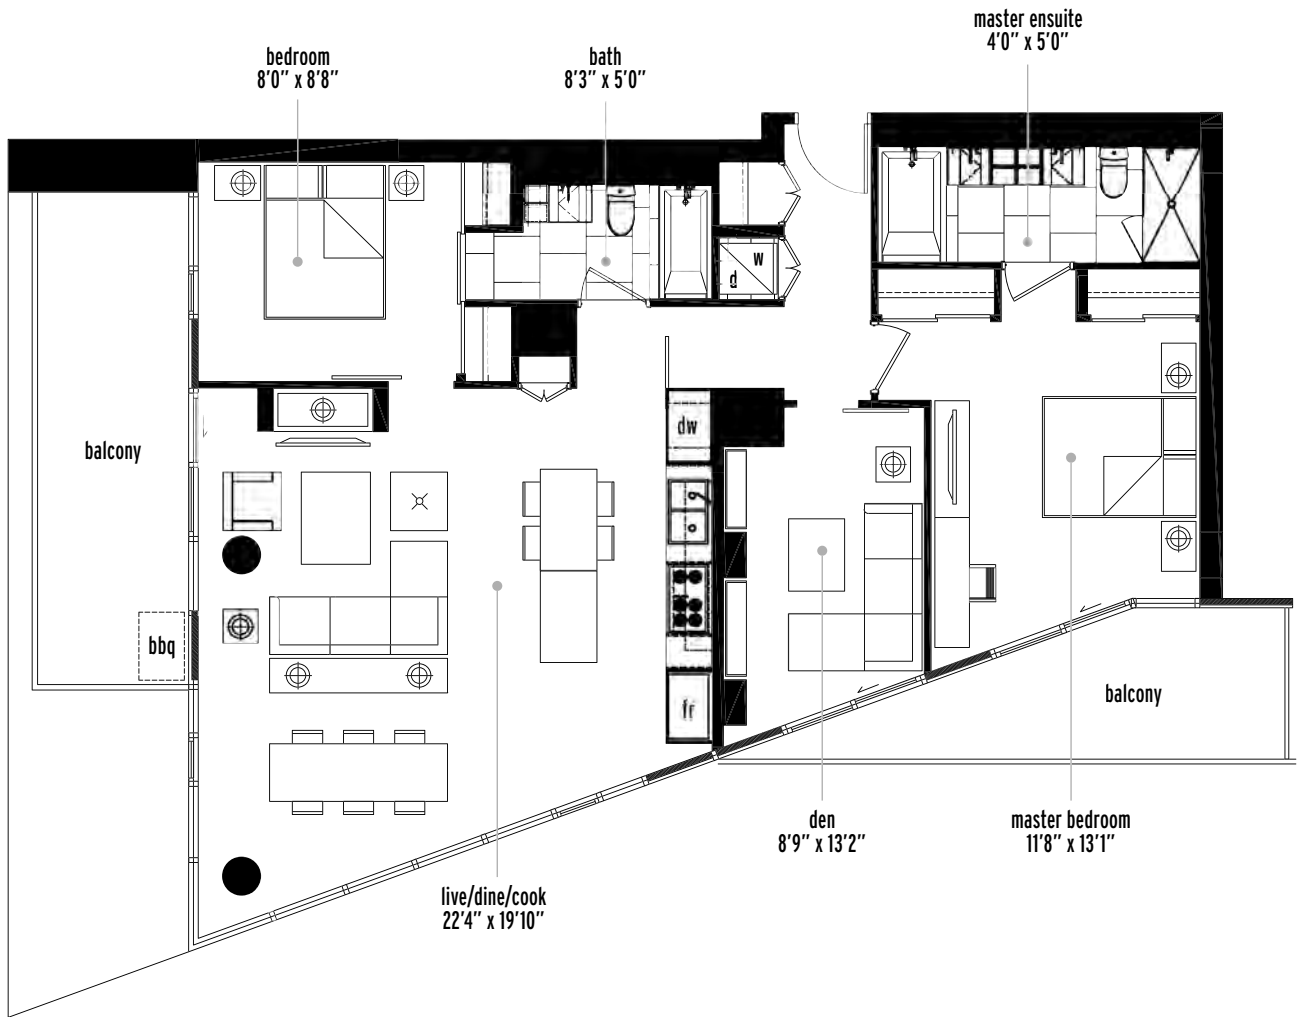

The Penthouses

V-SP4

2 BEDROOM + DEN
INTERIOR: 1230 SF
EXTERIOR: 240 SF

option (second sleep closet)

22-23