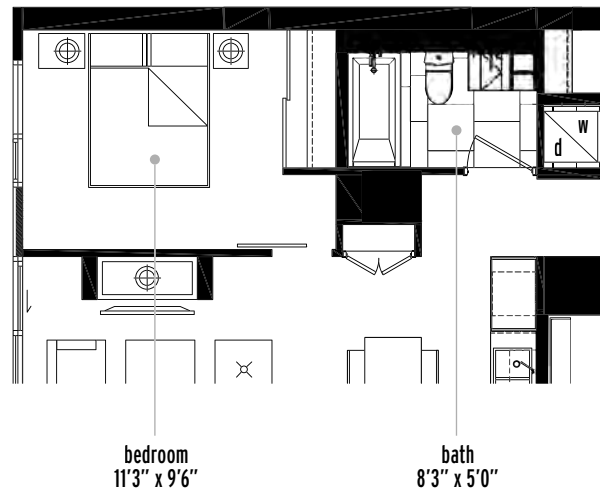

The Penthouses

V-SP4

2 BEDROOM + DEN
INTERIOR: 1230 SF
EXTERIOR: 240 SF

option (second sleep closet)

22-23