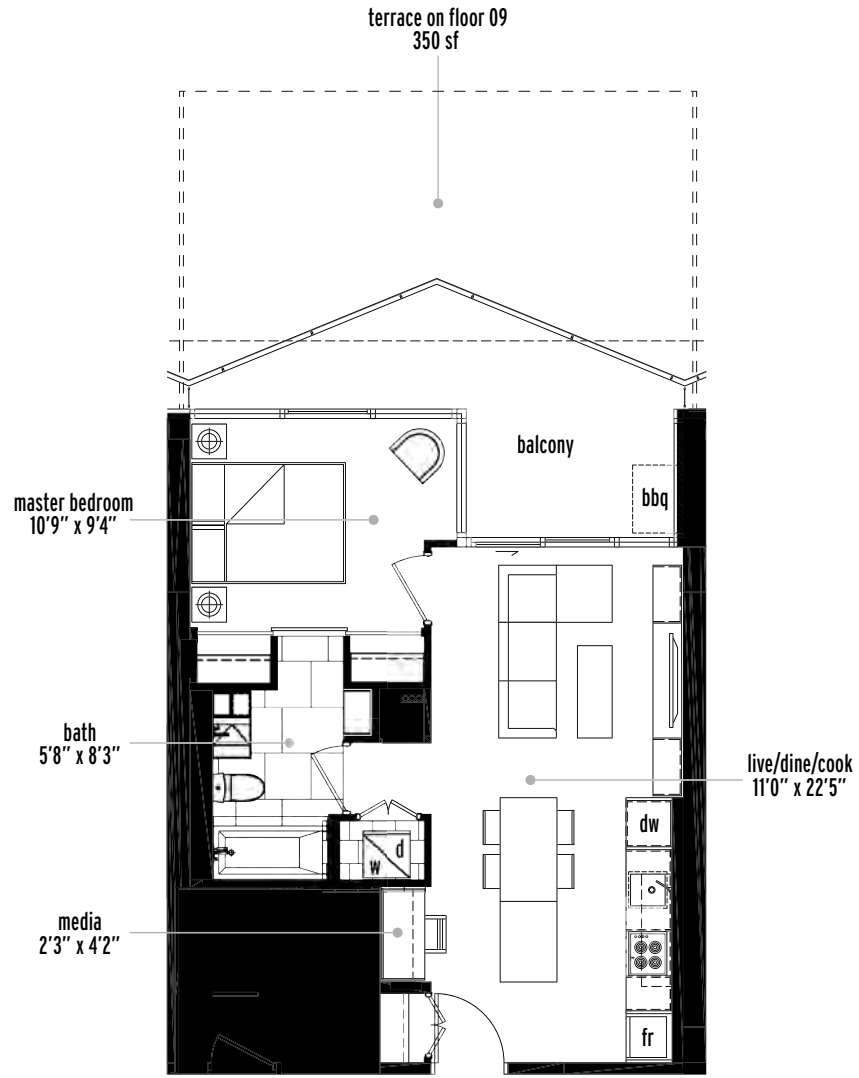

The Suites

V-1B

1 BEDROOM + MEDIA
INTERIOR: 530 SF
EXTERIOR: 120 SF

Sizes and specifications subject to change without notice. E.+O.E.