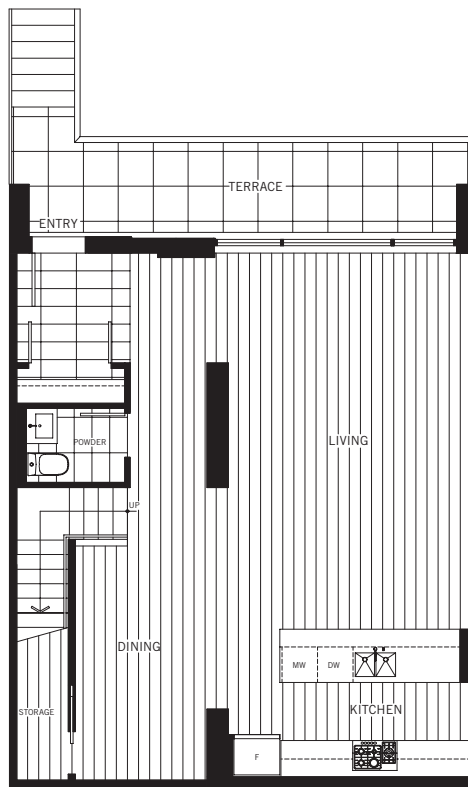

2 BEDROOM  
2.5 BATHROOM  
1,680 SF  
TERRACE: 144 SF

UPPER

MAIN

LEVEL 1