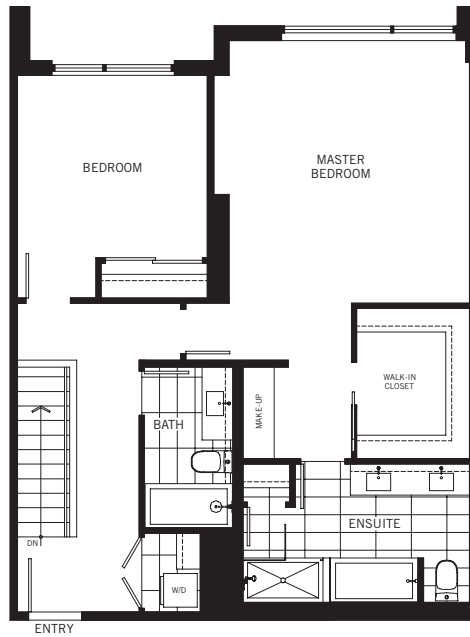

2 BEDROOM  
2.5 BATHROOM  
1,680 SF  
TERRACE: 144 SF

UPPER

MAIN

LEVEL 1