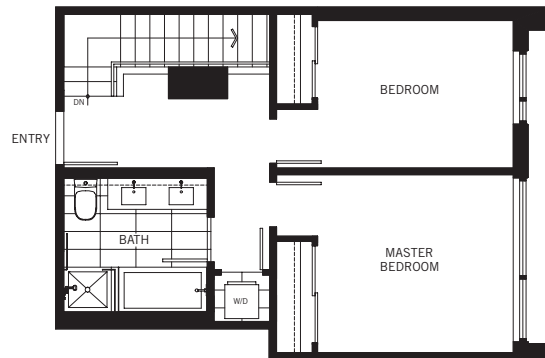

2 BEDROOM
1.5 BATHROOM
1,122 SF
TERRACE: 96 SF

UPPER

MAIN

LEVEL 1