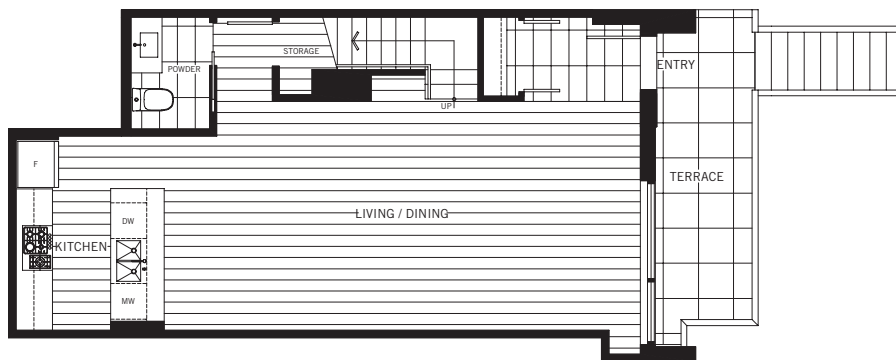

2 BEDROOM
1.5 BATHROOM
1,122 SF
TERRACE: 96 SF

UPPER

MAIN

LEVEL 1