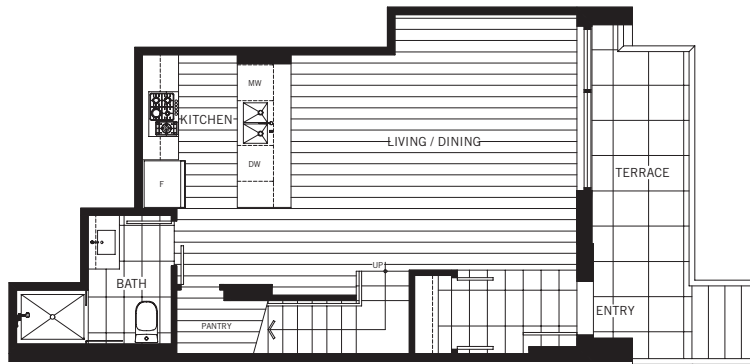

2 BEDROOM
2 BATHROOM
1,040 SF

TERRACE: 100 SF

UPPER

MAIN

LEVEL 1