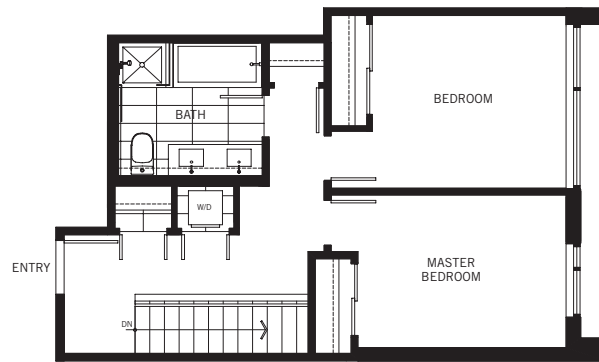

2 BEDROOM
2 BATHROOM
1,040 SF

TERRACE: 100 SF

UPPER

MAIN

LEVEL 1