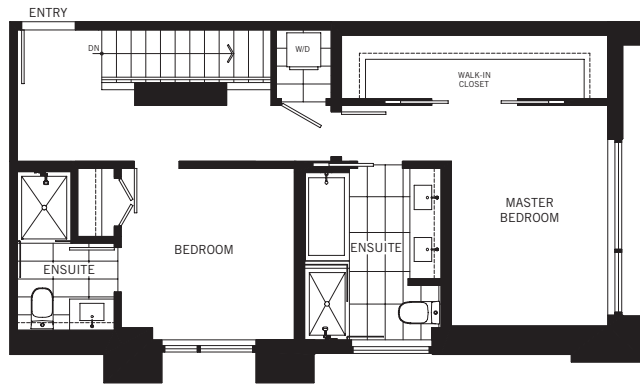

2 BEDROOM
2.5 BATHROOM
1,240 SF

TERRACE: 269 SF

UPPER

MAIN

LEVEL 1