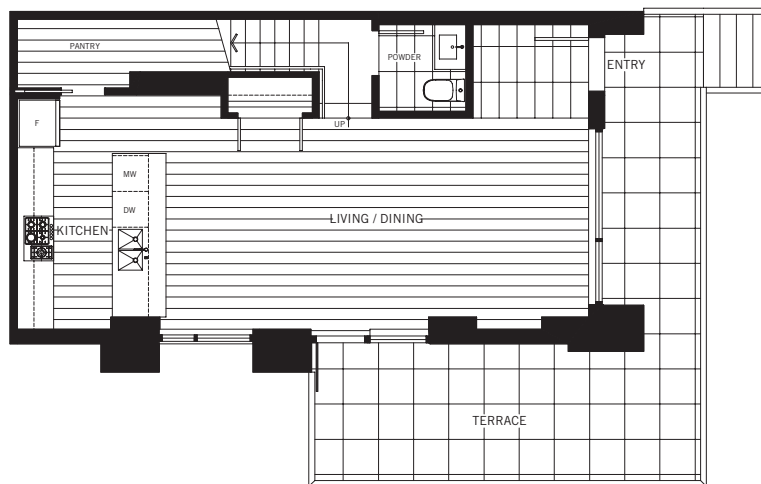

2 BEDROOM
2.5 BATHROOM
1,240 SF

TERRACE: 269 SF

UPPER

MAIN

LEVEL 1