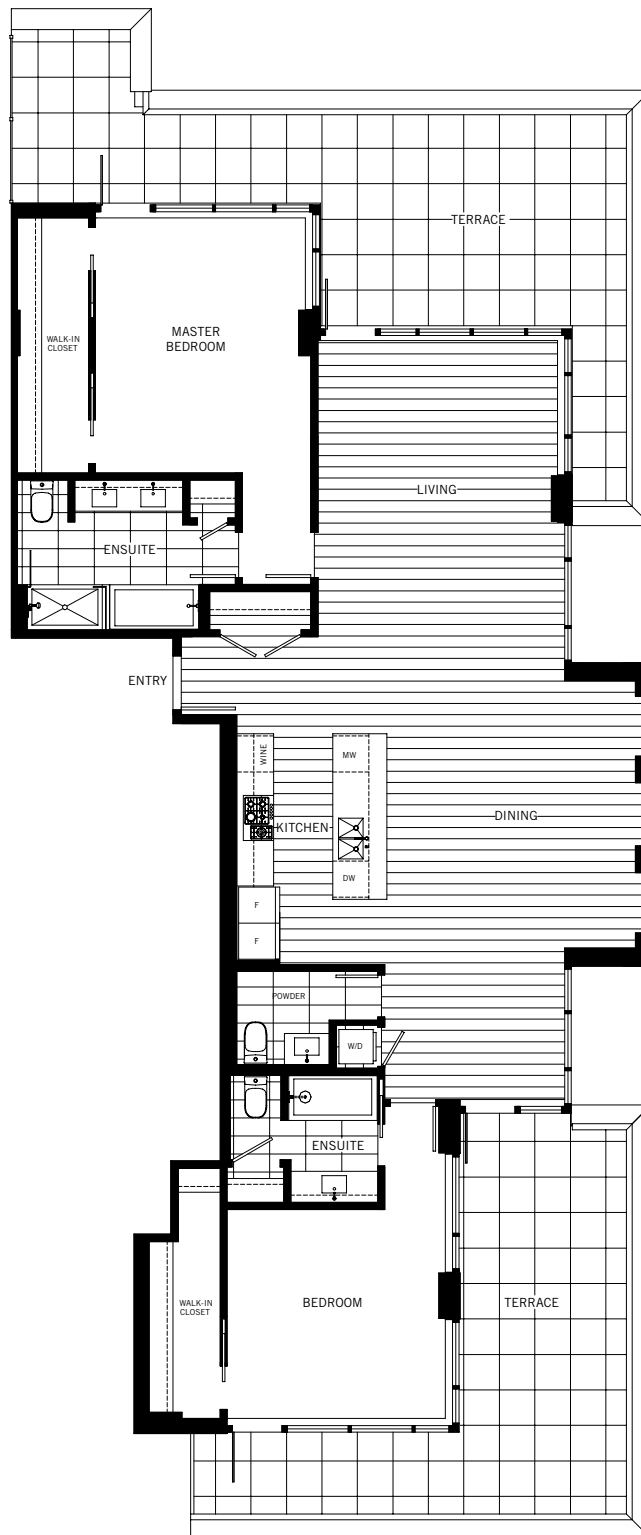

2 BEDROOM  
2.5 BATHROOM  
1,525 SF  
TERRACE: 603 SF

PENTHOUSE