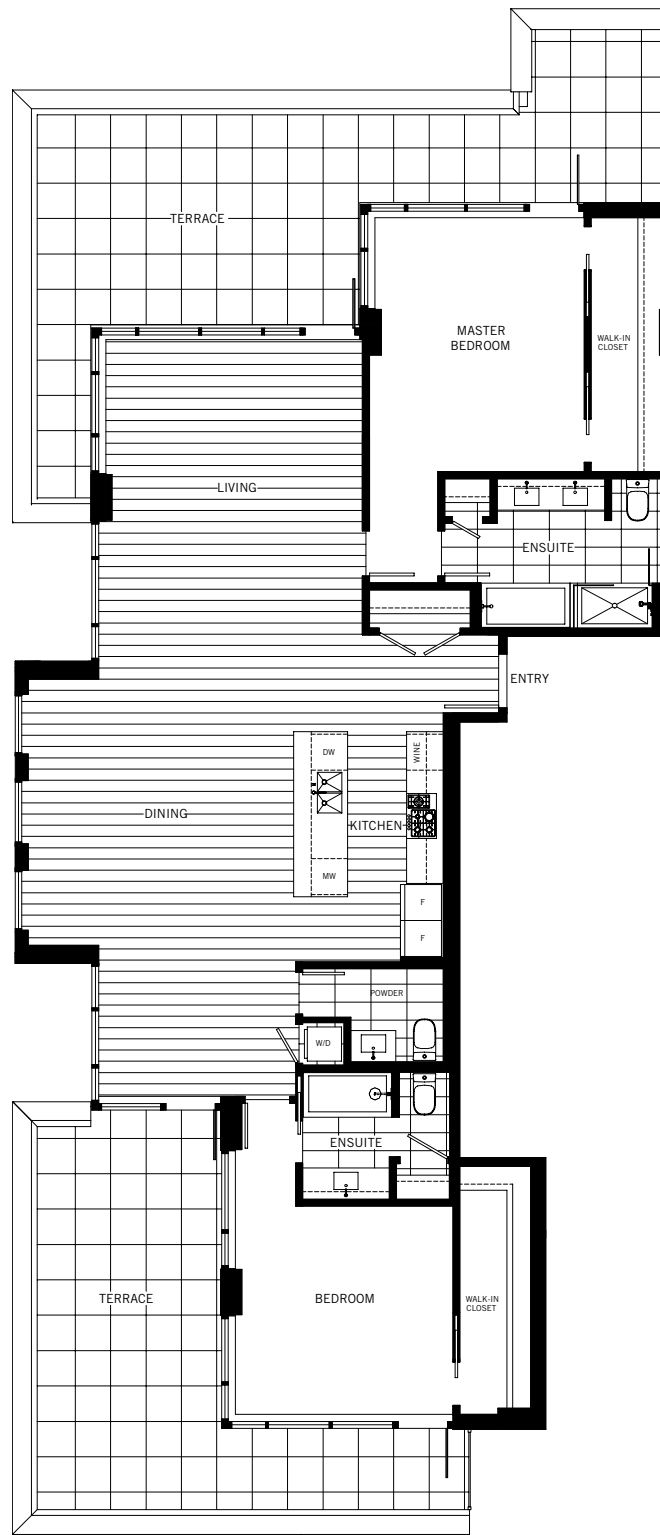

2 BEDROOM
2.5 BATHROOM
1,586 SF
TERRACE: 603 SF

PENTHOUSE