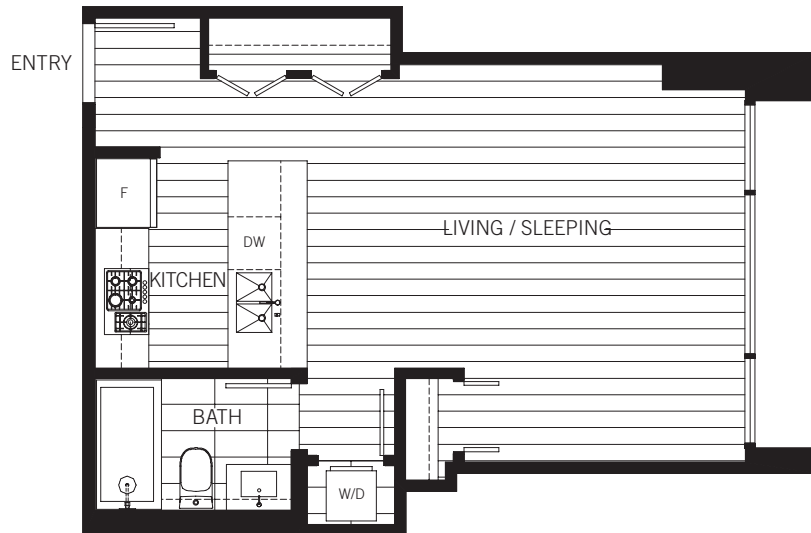

STUDIO
1 BATHROOM
456 SF

LEVEL 2