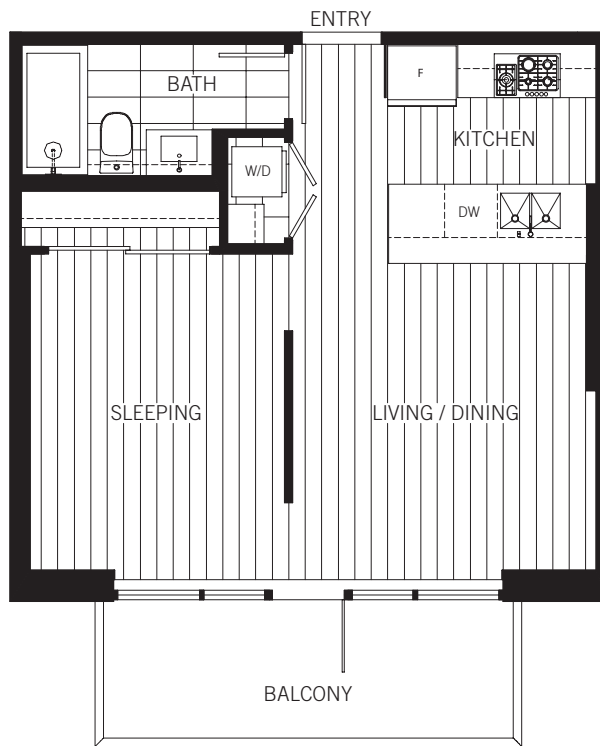

STUDIO  
1 BATHROOM  
479 SF

BALCONY: 87 SF

LEVEL 15-17

LEVEL 14