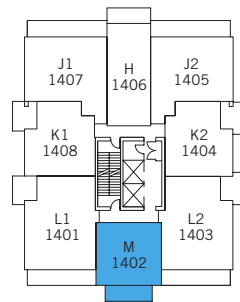

STUDIO  
1 BATHROOM  
479 SF

BALCONY: 87 SF

LEVEL 15-17

LEVEL 14