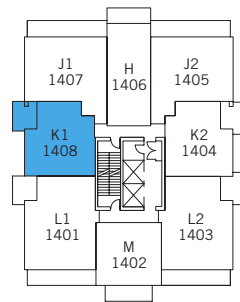

1 BEDROOM
1 BATHROOM
559 SF
BALCONY: 78 SF

LEVEL 15-17

LEVEL 14