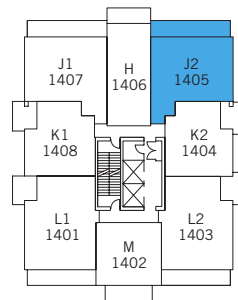

1 BEDROOM
1 BATHROOM
677 SF

BALCONY: 115 SF
(LEVEL 15-17)

TERRACE: 157 SF
(LEVEL 14)

LEVEL 15-17

LEVEL 14