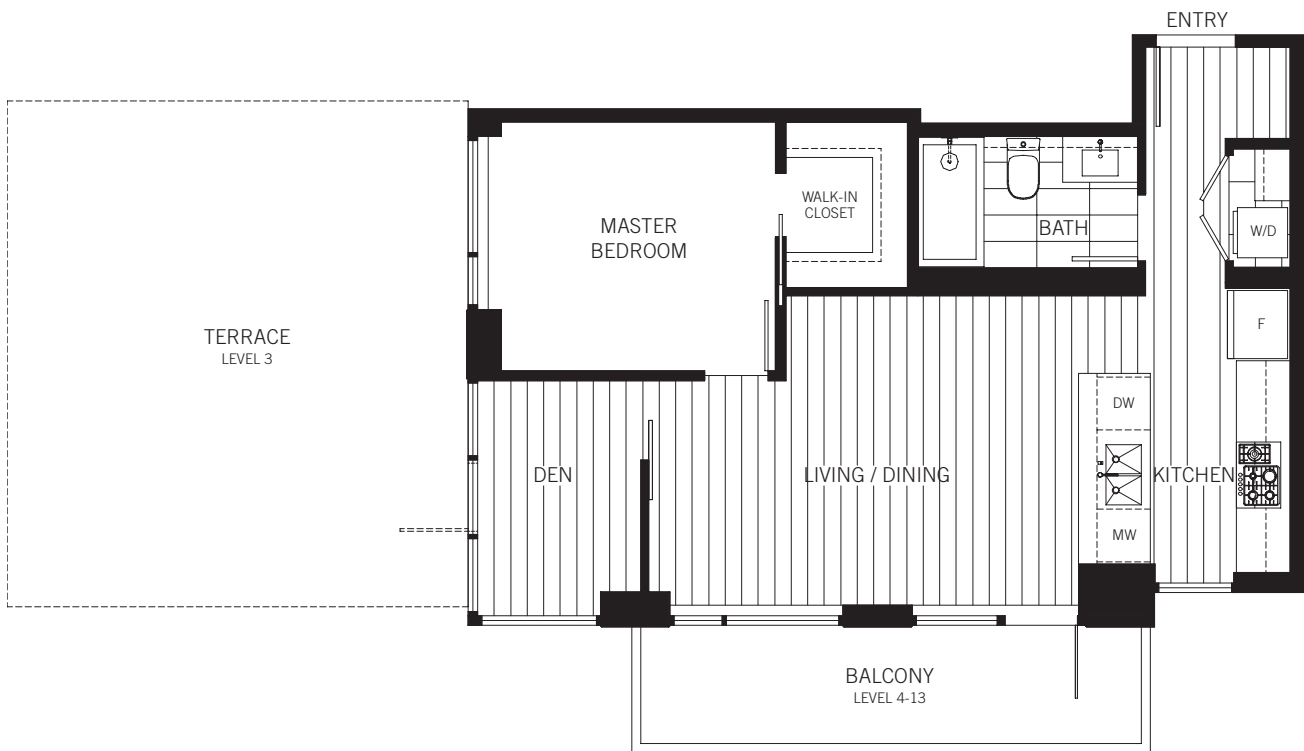

1 BEDROOM + DEN
1 BATHROOM
621 SF

BALCONY: 90 SF
 (LEVEL 4-13)

TERRACE: 334 SF
 (LEVEL 3)

LEVEL 4-13

LEVEL 3