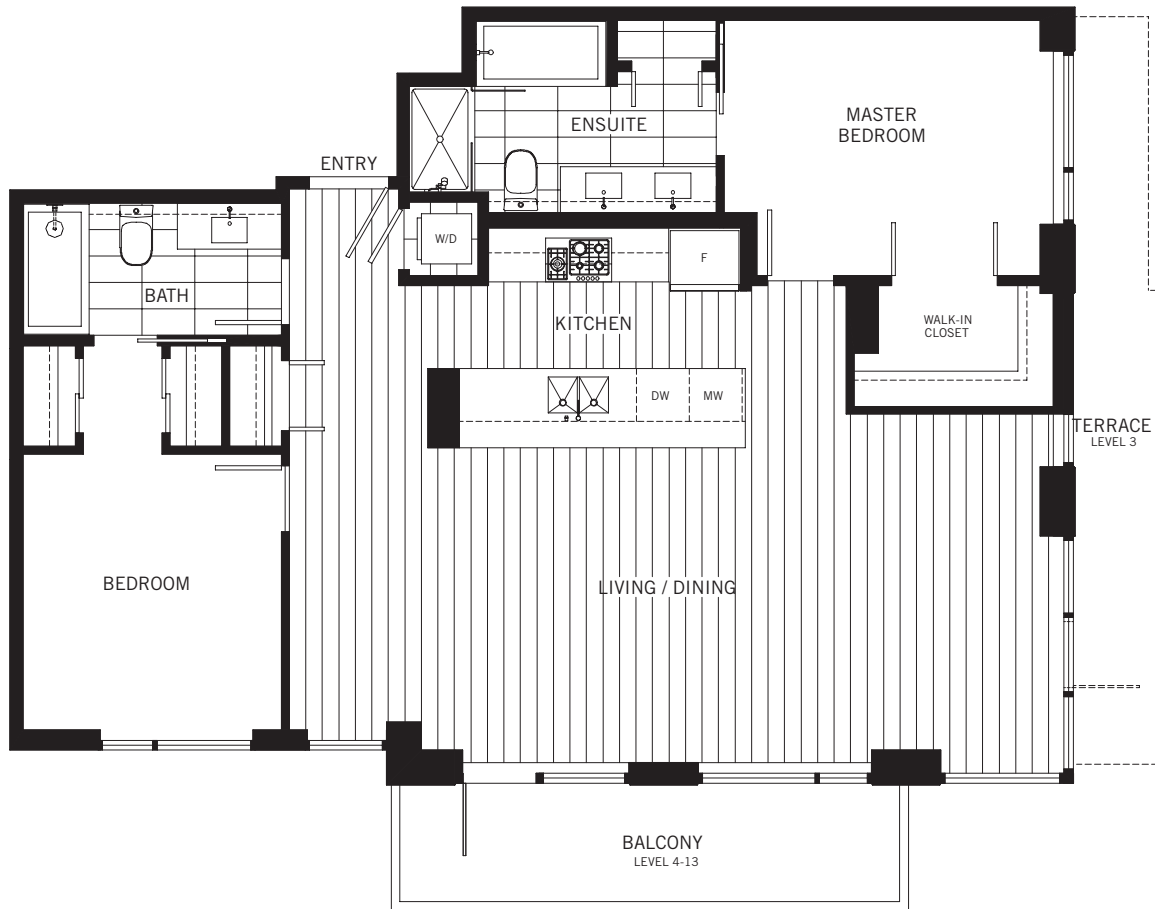

2 BEDROOM
2 BATHROOM
1,055 SF

BALCONY: 90 SF
 (LEVEL 4-13)

TERRACE: 86 SF
 (LEVEL 3)

LEVEL 4-13

LEVEL 3