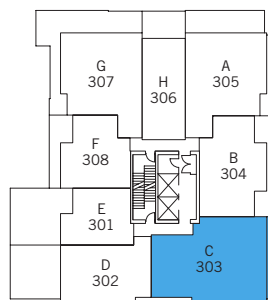

2 BEDROOM
2 BATHROOM
1,055 SF

BALCONY: 90 SF
 (LEVEL 4-13)

TERRACE: 86 SF
 (LEVEL 3)

LEVEL 4-13

LEVEL 3