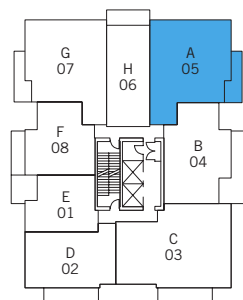

2 BEDROOM
2 BATHROOM
895 SF

BALCONY: 91 SF
 (LEVEL 4-13)

TERRACE: 325 SF
 (LEVEL 3)

LEVEL 4-13

LEVEL 3