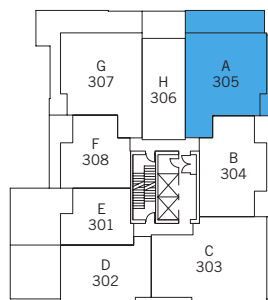

2 BEDROOM
2 BATHROOM
895 SF

BALCONY: 91 SF
 (LEVEL 4-13)

TERRACE: 325 SF
 (LEVEL 3)

LEVEL 4-13

LEVEL 3