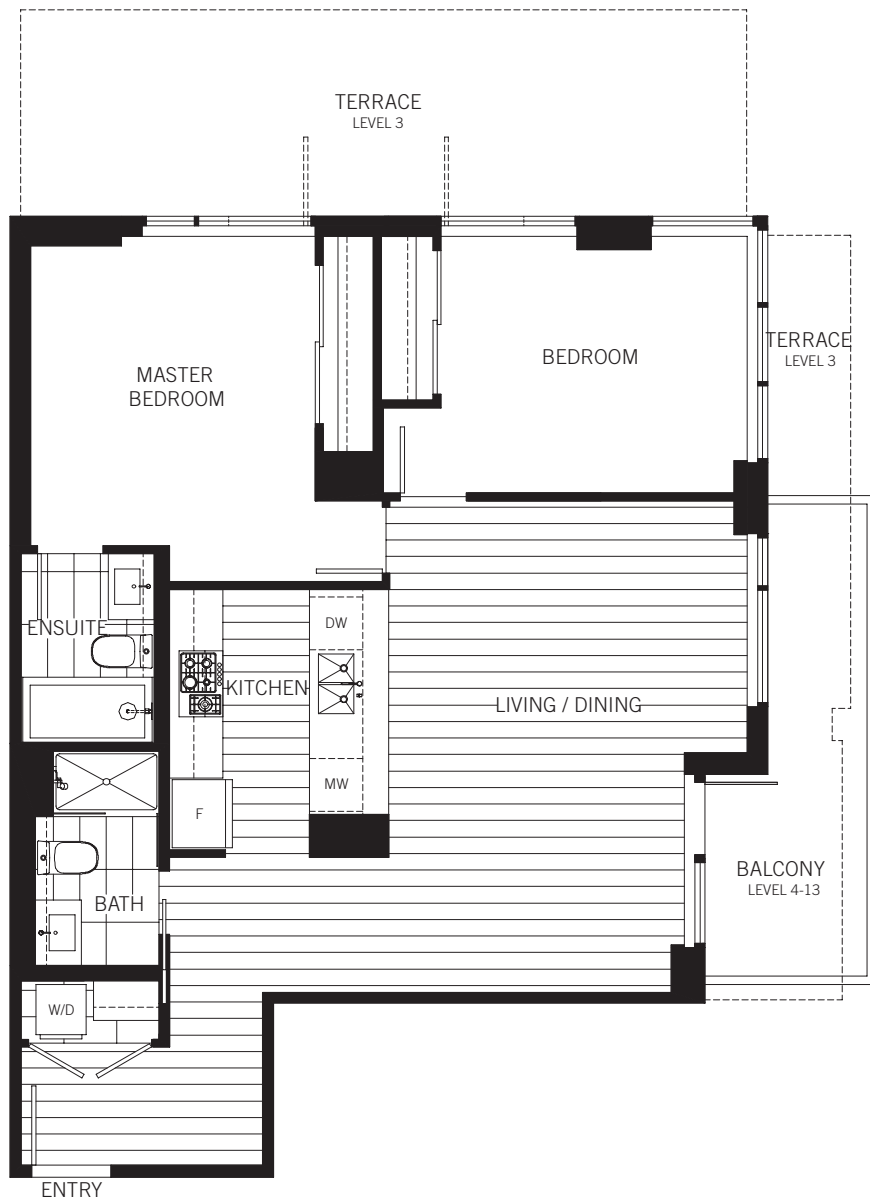

2 BEDROOM
2 BATHROOM
895 SF

BALCONY: 91 SF
 (LEVEL 4-13)

TERRACE: 325 SF
 (LEVEL 3)

LEVEL 4-13

LEVEL 3