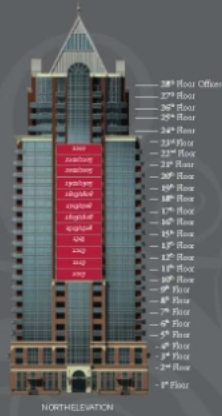

Penthouses

The Empire Penthouse

10th Floor - 22nd Floor
2 Bedroom • 1355 Sq. Ft. to 1410 Sq. Ft.