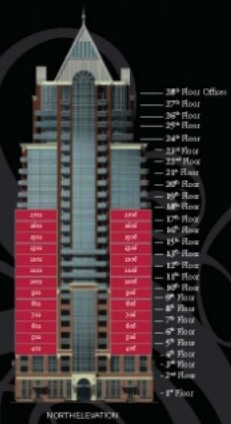

Suites

The Cascade

4th Floor - 17th Floor
1 Bedroom • 677 Sq. Ft.