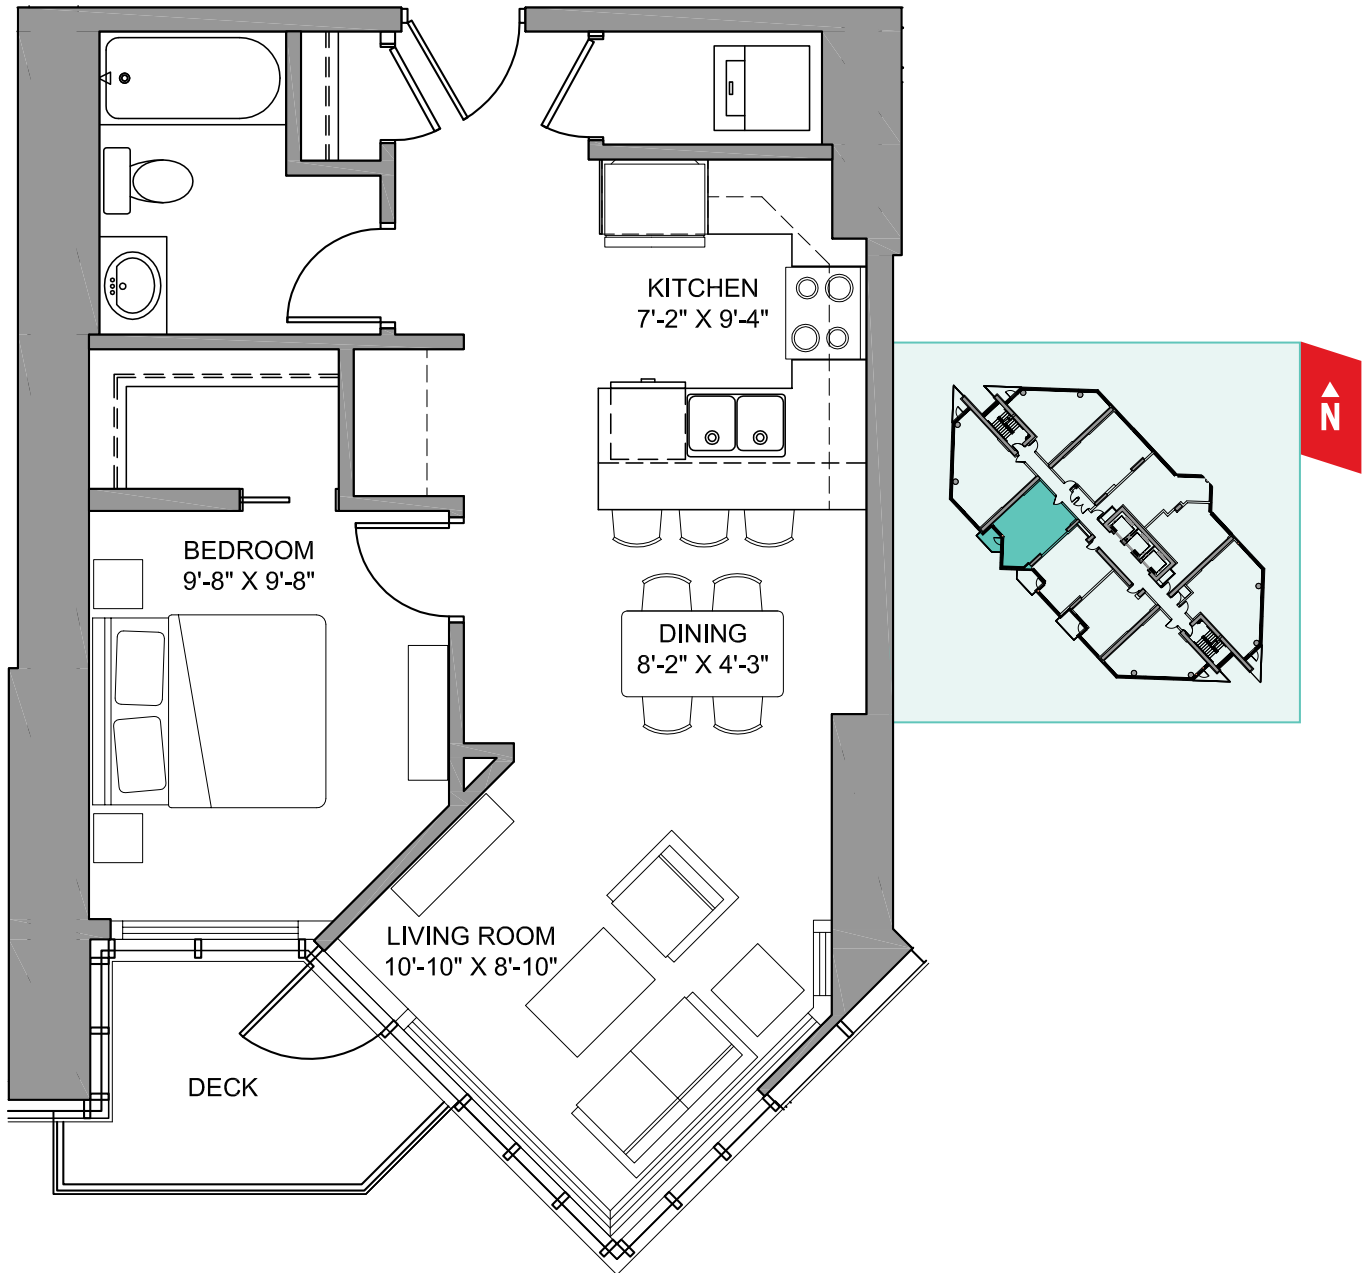

TEMPO

ONE BEDROOM / ONE BATH / 626 Sq. Ft.

Renderings are an artist's depiction only. The developer reserves the right to make modifications and changes without notice.

KEYNOTE