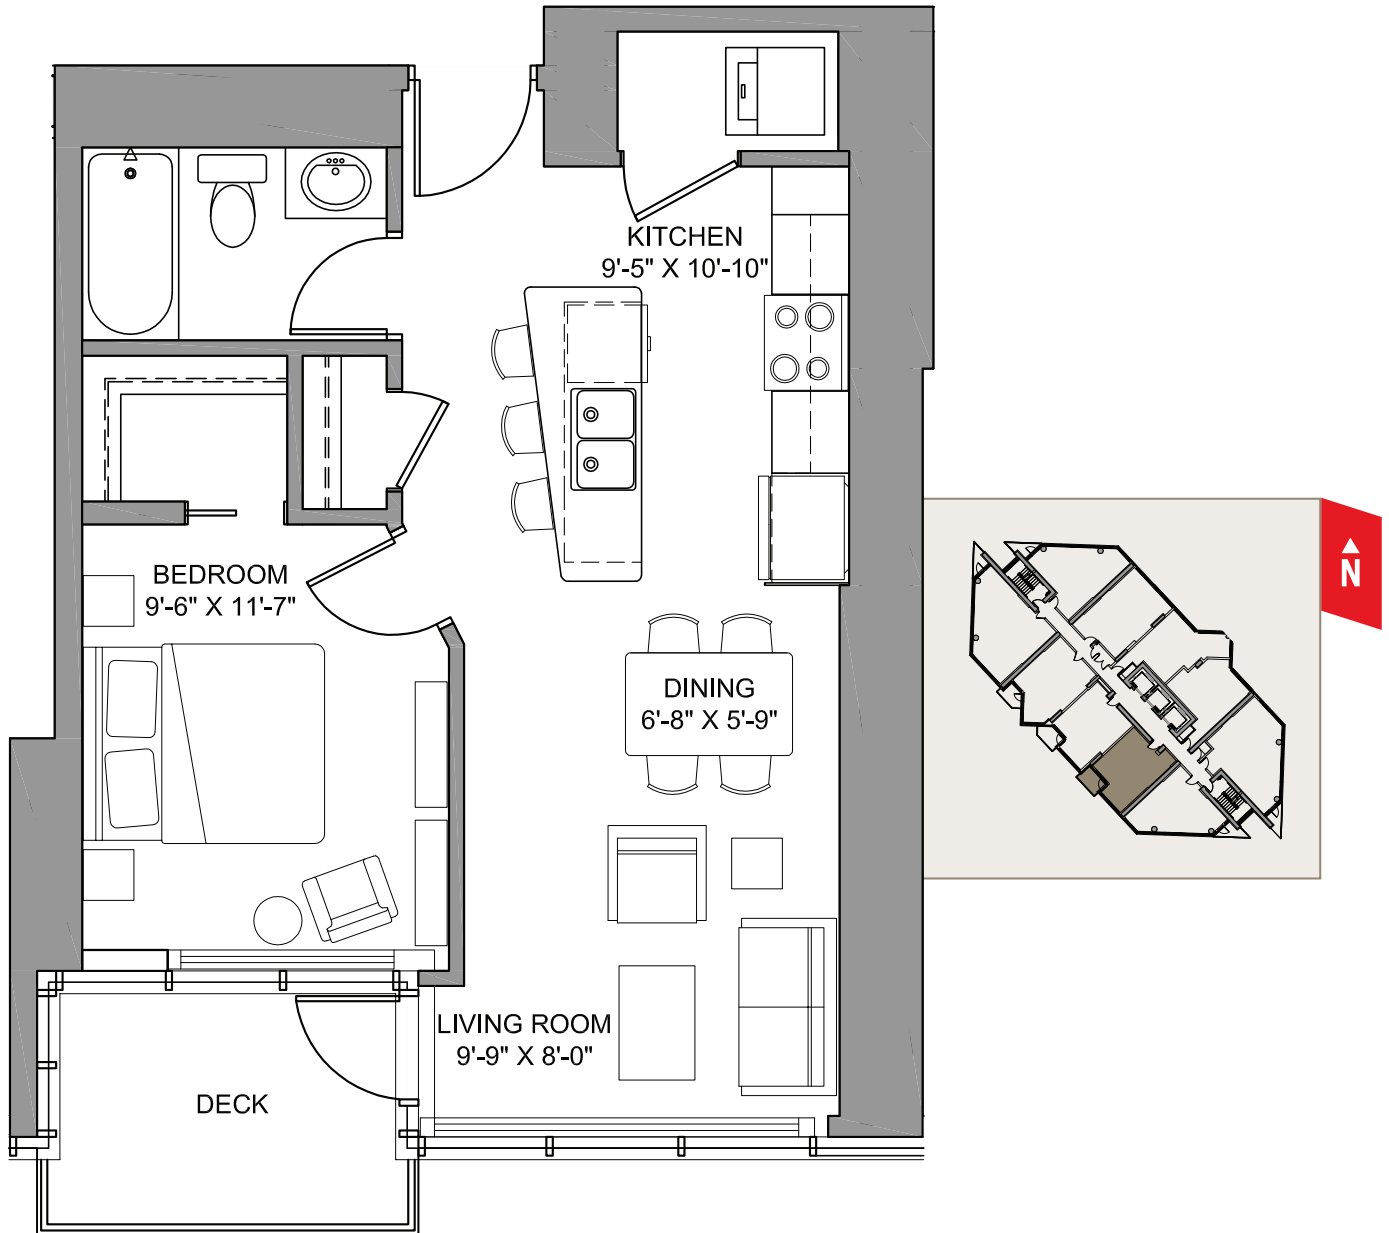

RHYTHM

ONE BEDROOM / ONE BATH / 573 Sq. Ft.

Note: All dimensions and areas are calculations are approximate and subject to final survey as built. The vendor reserves the right to make changes to any area so long as they do not materially affect the intended spaces.