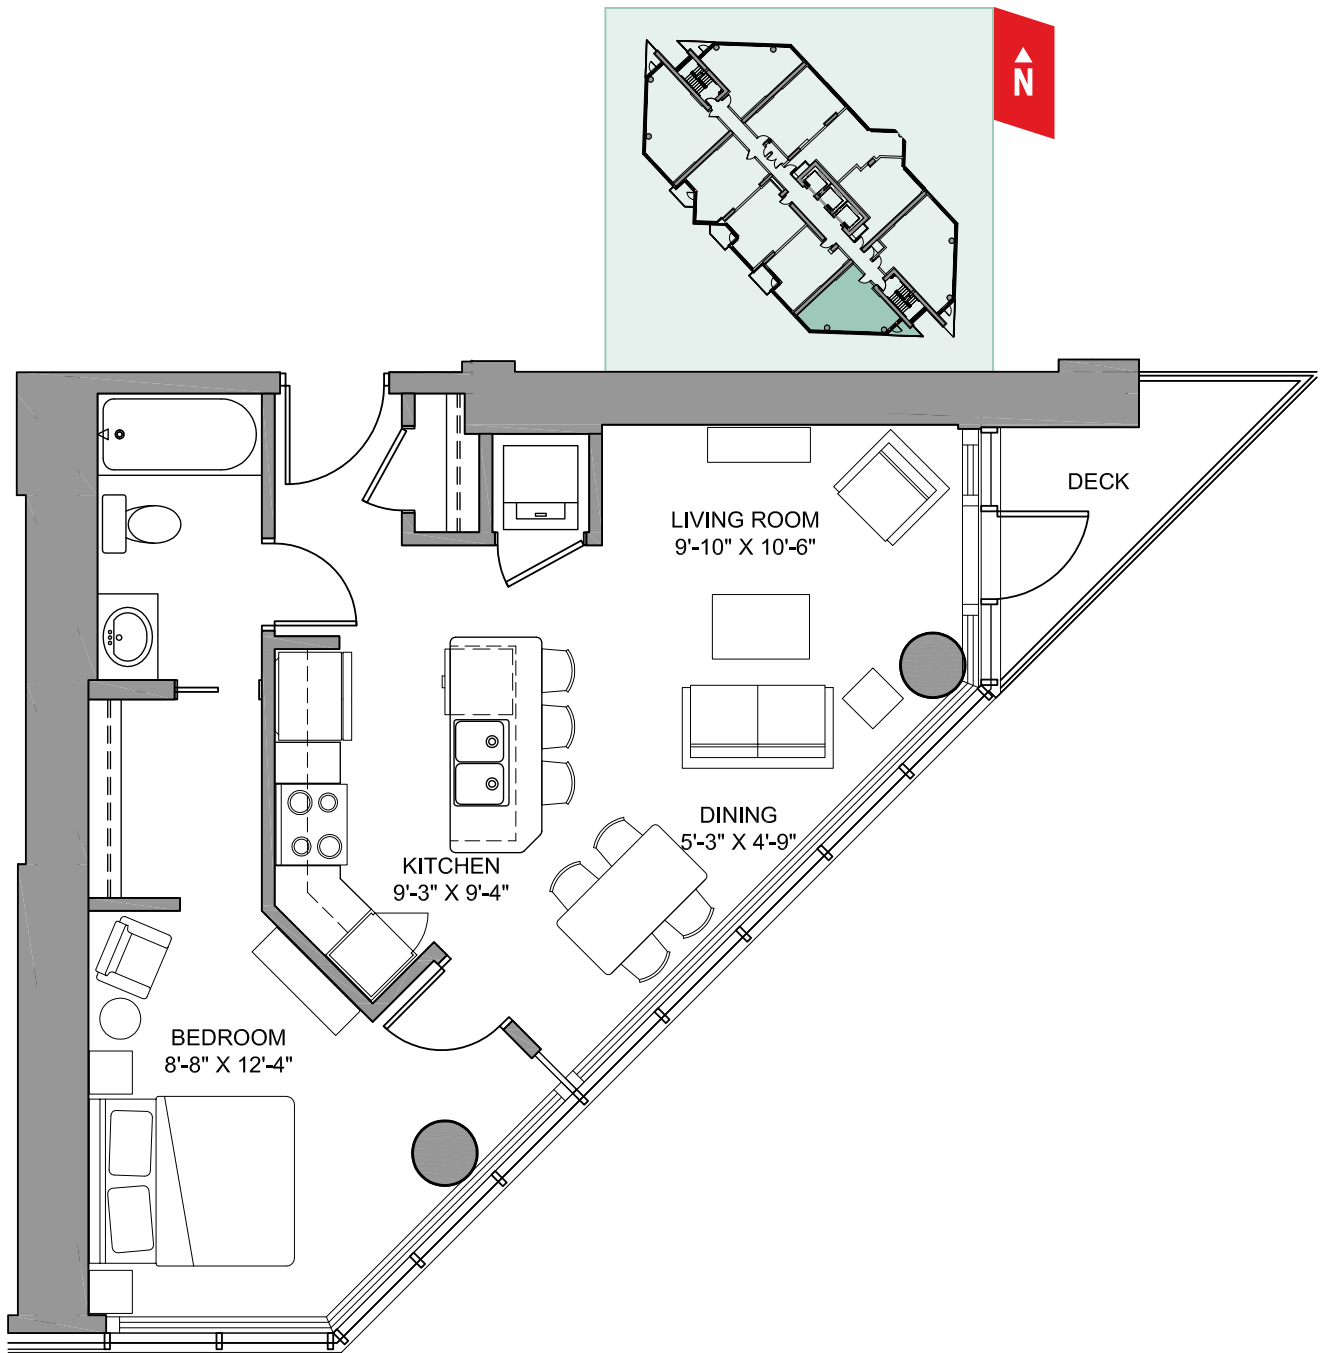

# MELODY

ONE BEDROOM / ONE BATH / 622 Sq. Ft.

Renderings are an artist's depiction only. The developer reserves the right to make modifications and changes without notice.

KEYNOTE