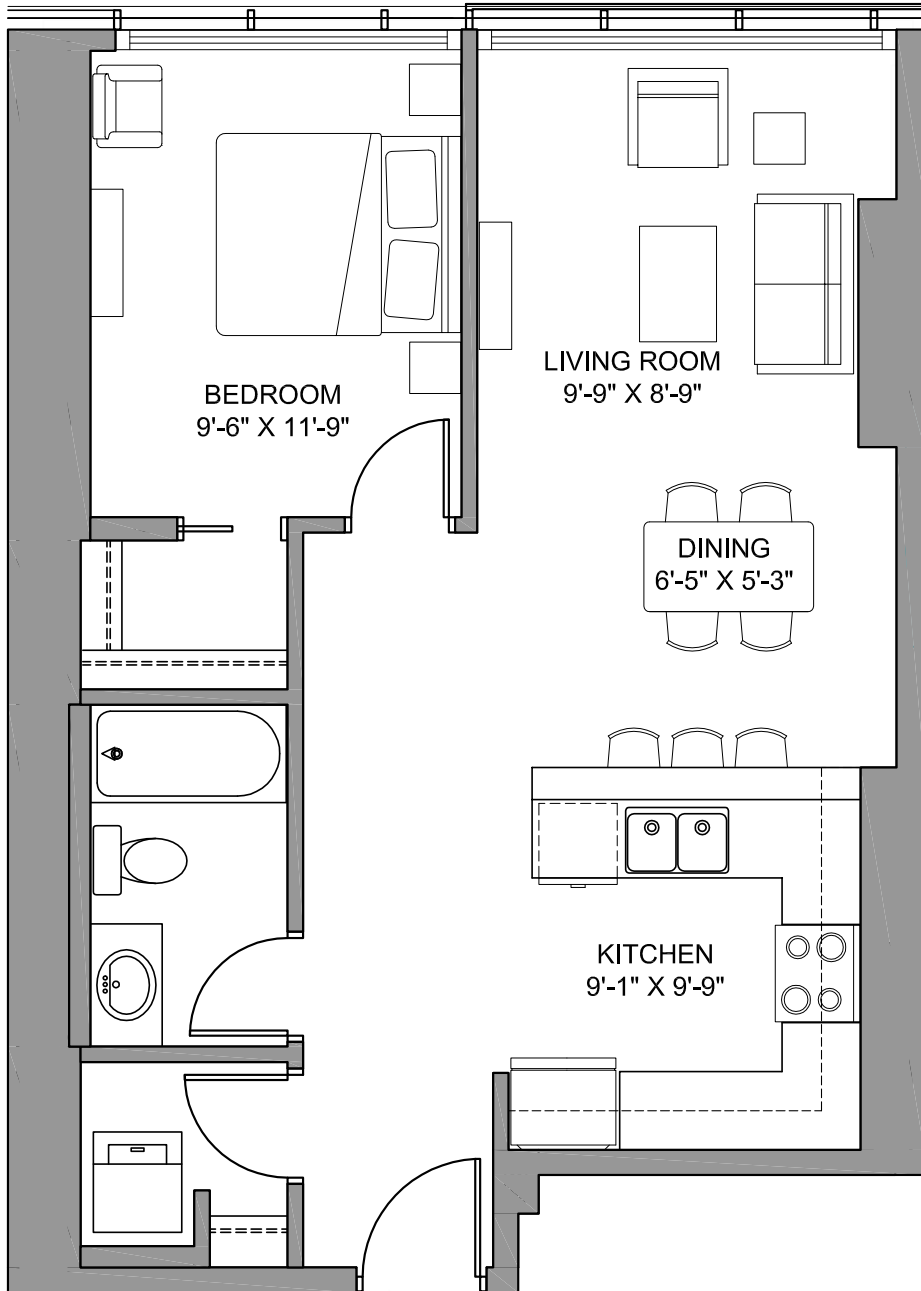

# CLASSIC

ONE BEDROOM / ONE BATH / 675 Sq. Ft.

Renderings are an artist's depiction only. The developer reserves the right to make modifications and changes without notice. All sizes and dimensions are approximate.