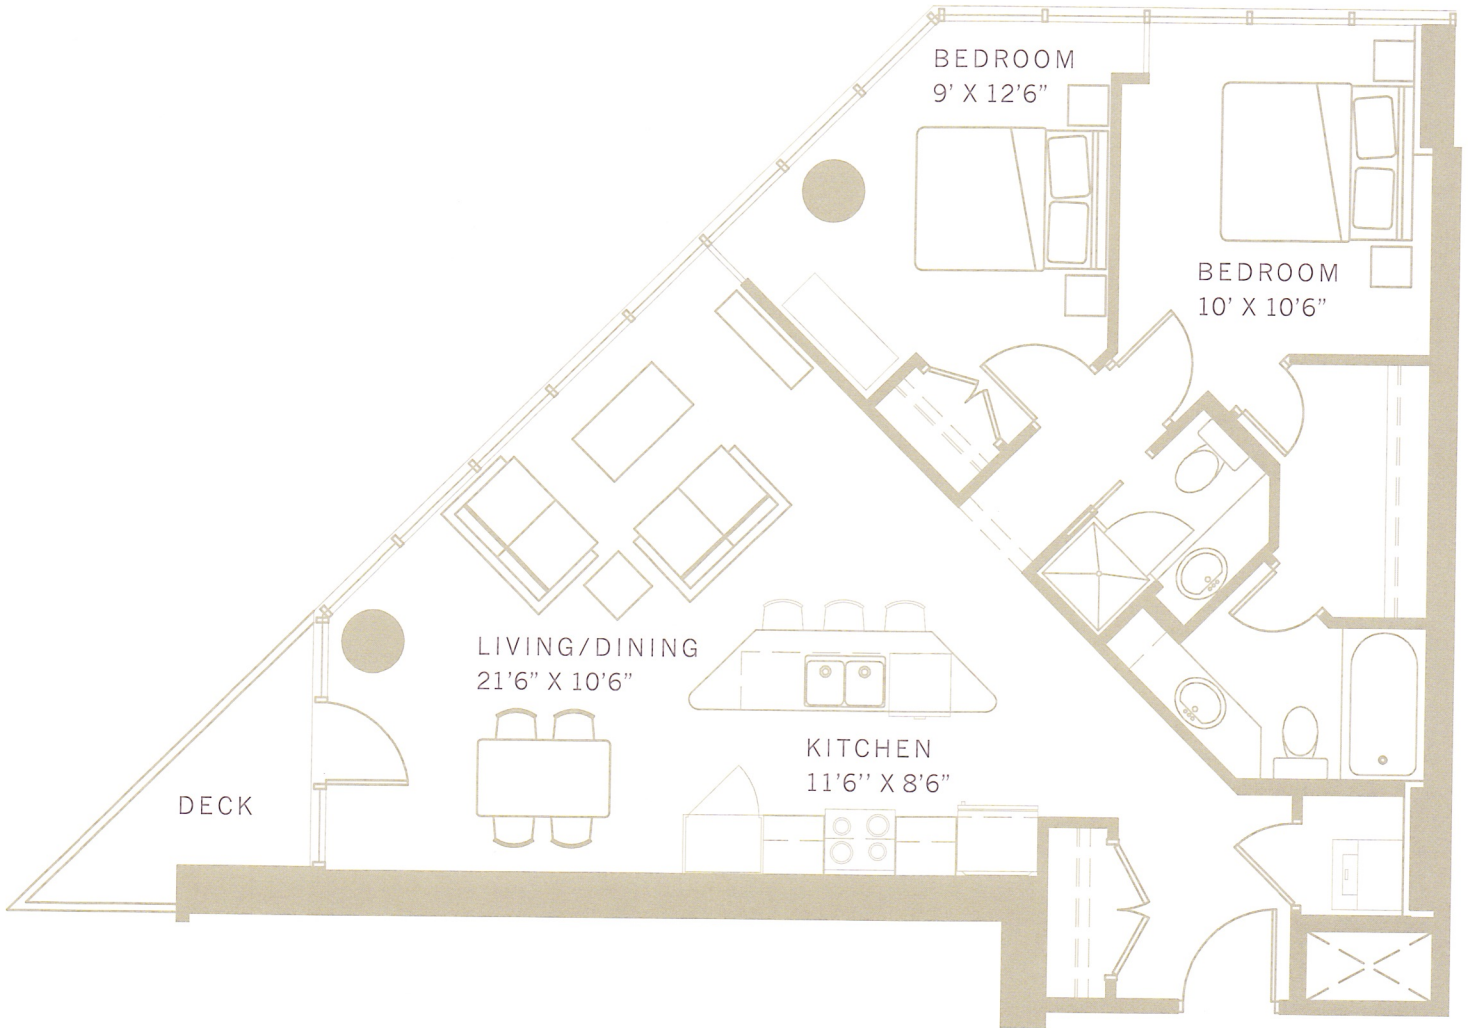

Forte

895 SQ FT

2 BEDROOM

2 BATHROOM

AVAILABLE ON FLOORS 3 – 12 & 14 – 23

The developer reserves the right to make modifications and changes without notice.
All sizes and dimensions are approximate. Refer to construction drawings for actual dimensions.