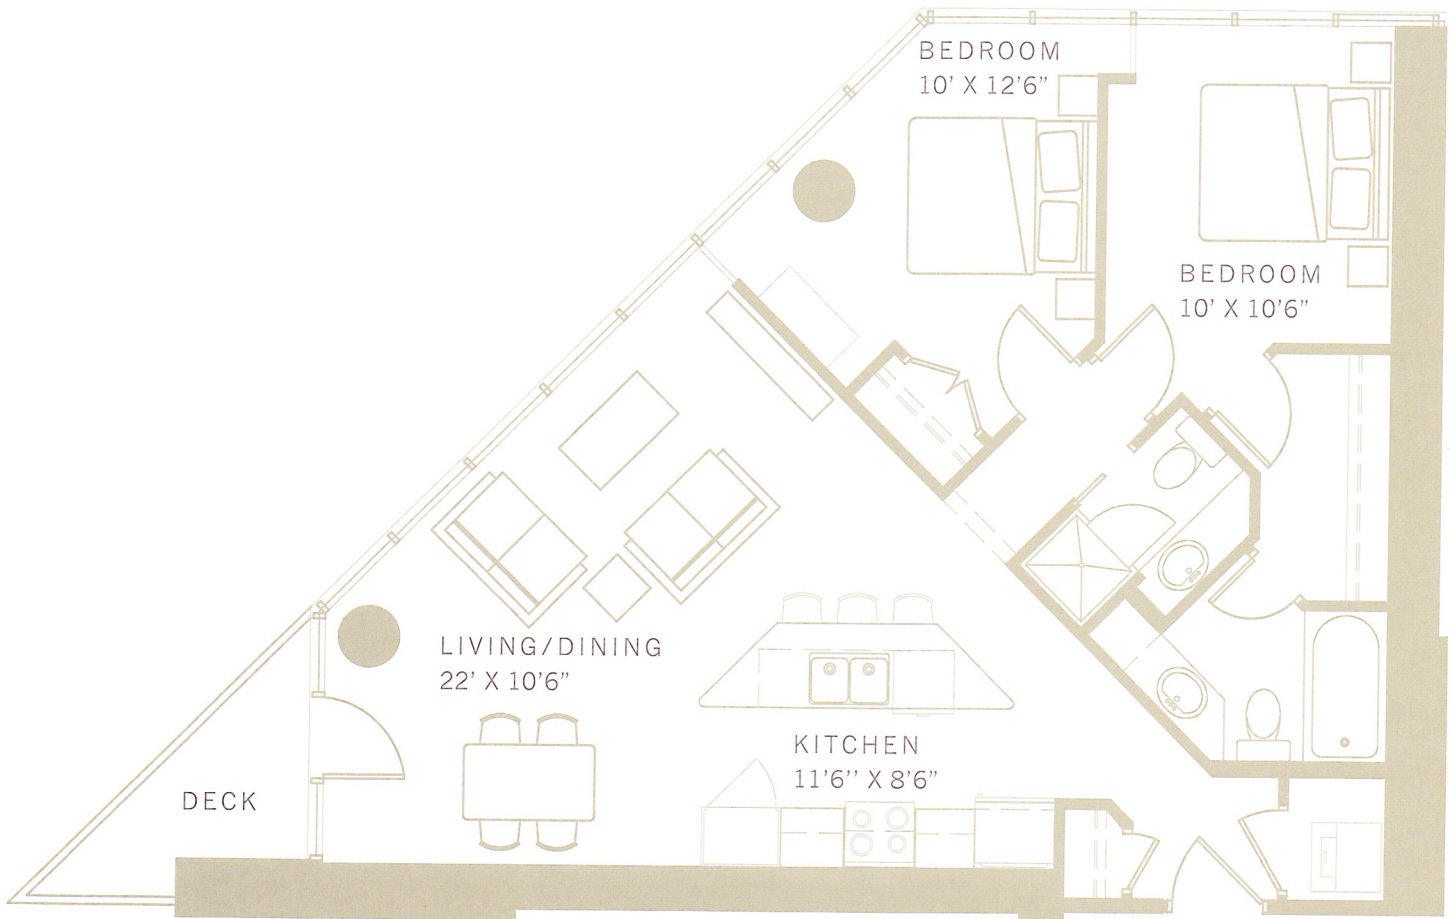

# Flute

861 SQ FT

2 BEDROOM

2 BATHROOM

AVAILABLE ON FLOORS 3 – 12 & 14 – 23

The developer reserves the right to make modifications and changes without notice.  
All sizes and dimensions are approximate. Refer to construction drawings for actual dimensions.