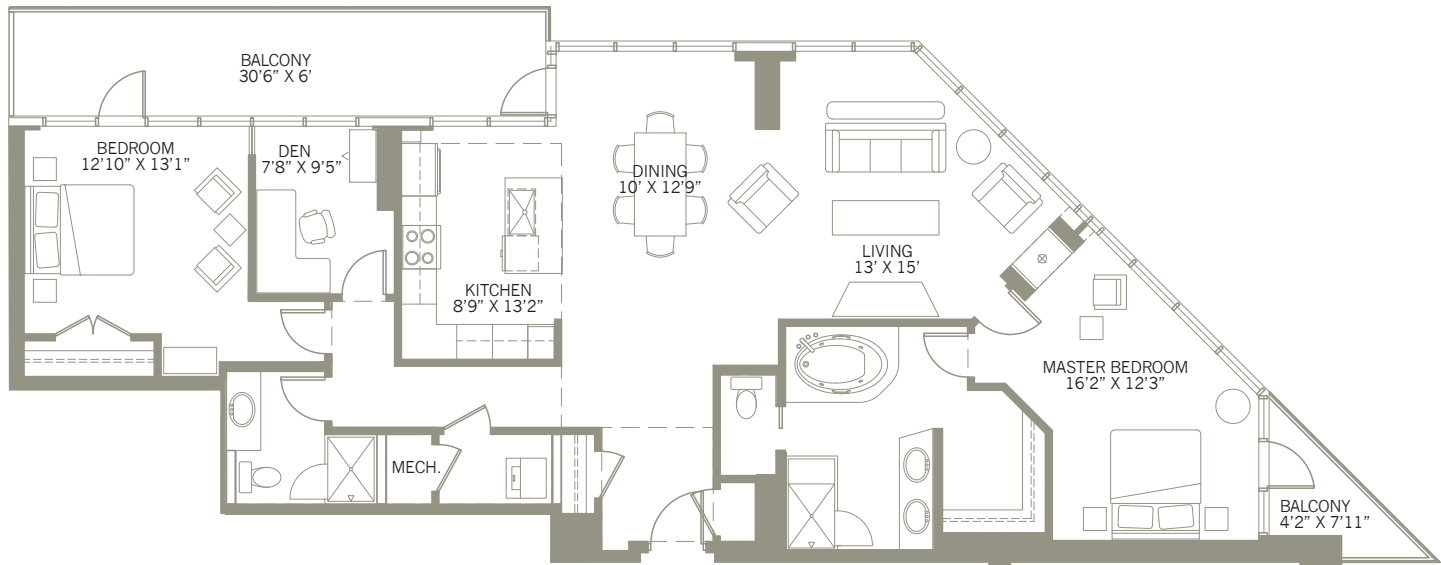

# Woodwind

*The Woodwind features an oversized balcony to take in your breathtaking views.  
Your own private cocktail party is a pleasure in this open design.*

1,585 SQ FT  
2 BEDROOM & DEN  
2 BATHROOM

The developer reserves the right to make changes without prior notice. All sizes and dimensions are approximate.

KEYNOTE  
SKYSUITES