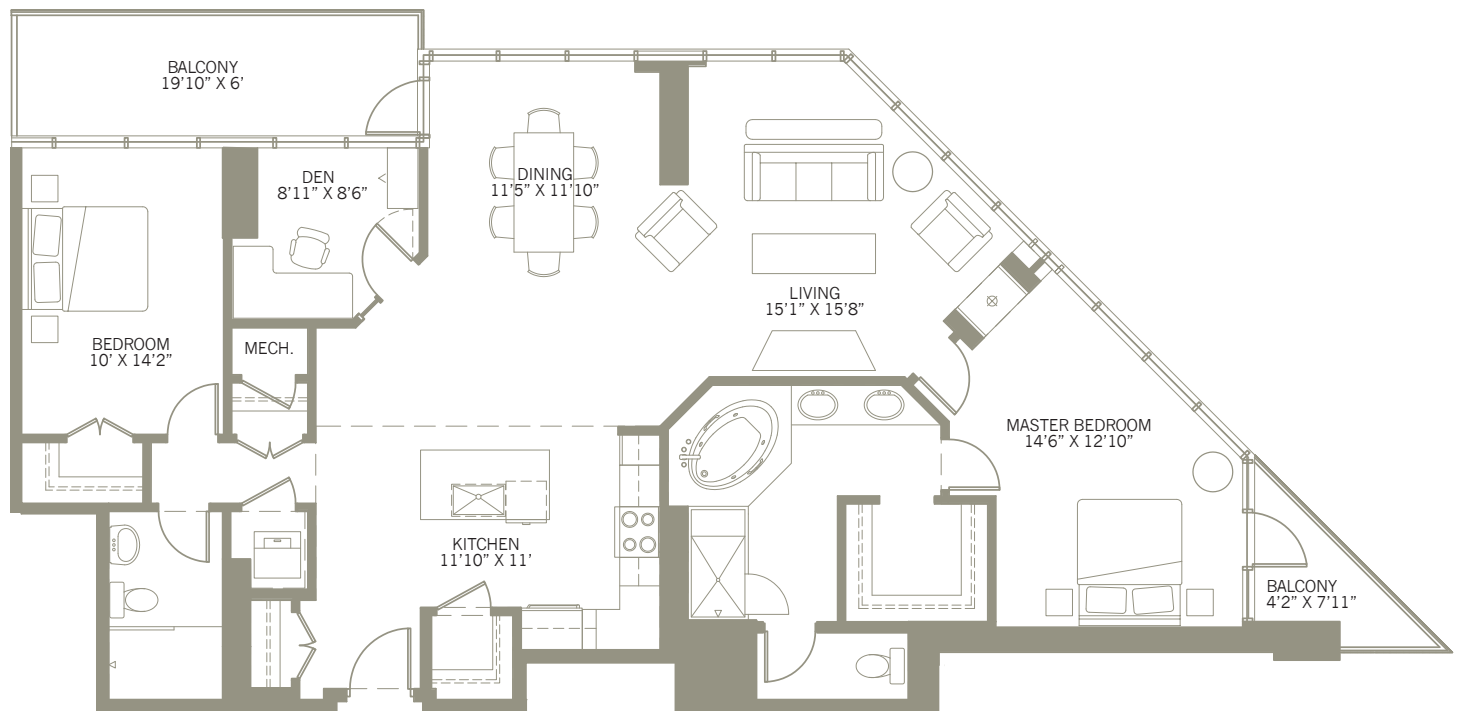

Wind

The Wind features an open concept so your living space feels extra large. A partition wall between the living and dining area allows for intimate dinners and an oversized closet in the second bedroom for your overnight guests.

1,555 SQ FT
2 BEDROOM & DEN
2 BATHROOM

The developer reserves the right to make changes without prior notice. All sizes and dimensions are approximate.

KEYNOTE
SKYSUITES