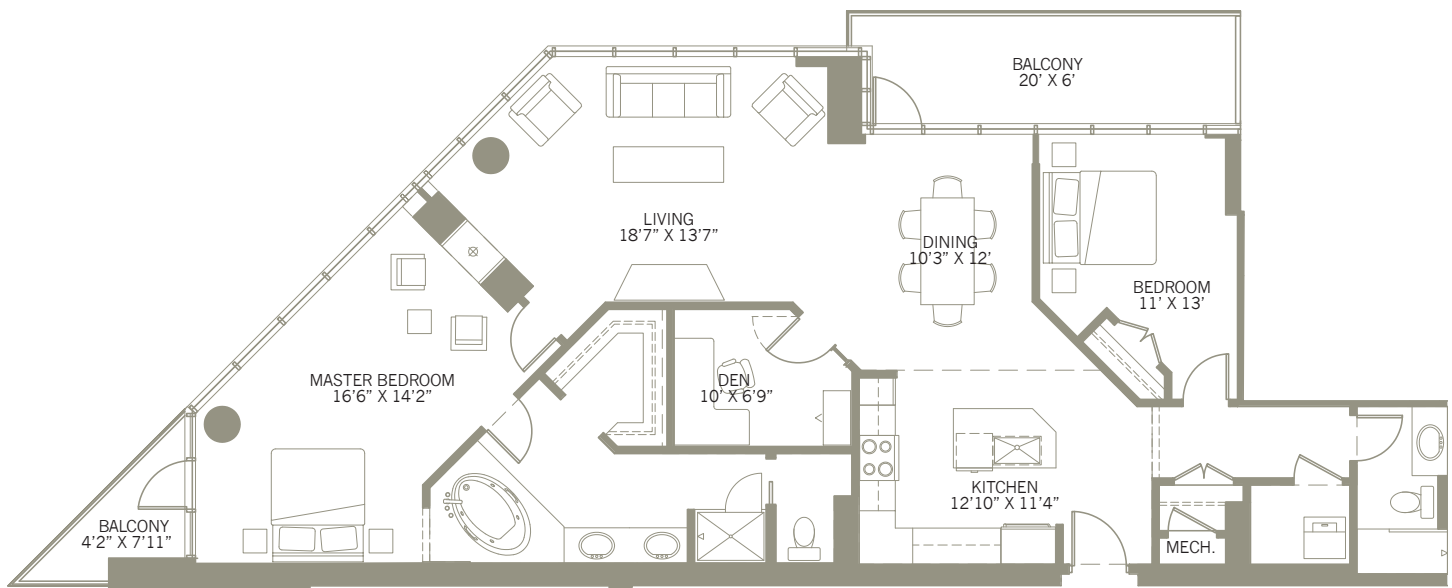

# Waltz

*The Waltz features a well planned den, tucked away laundry area and large second bedroom for your overnight guests.*

1,524 SQ FT  
2 BEDROOM & DEN  
2 BATHROOM

The developer reserves the right to make changes without prior notice. All sizes and dimensions are approximate.