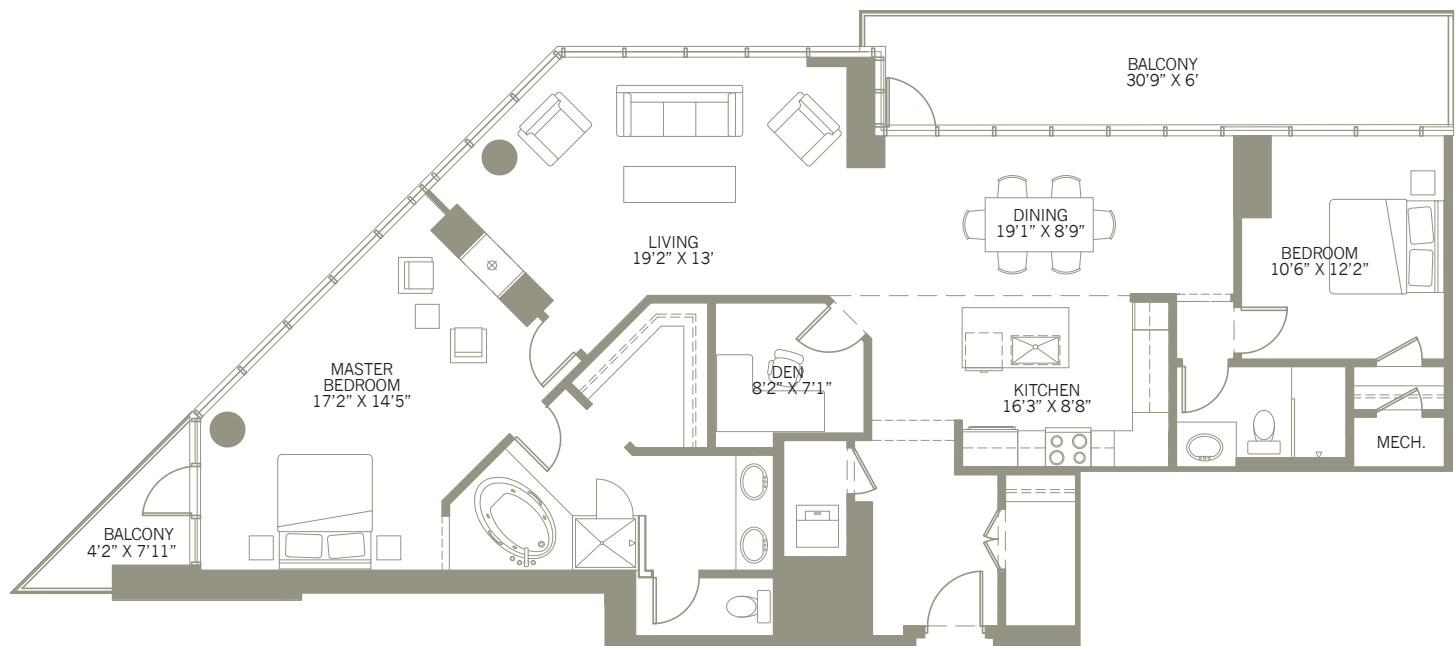

# Wagner

*The Wagner features an oversized balcony for all your entertaining and an open entry way with large front hall closet.*

1,545 SQ FT  
2 BEDROOM & WORKSPACE  
2 BATHROOM

The developer reserves the right to make changes without prior notice. All sizes and dimensions are approximate.