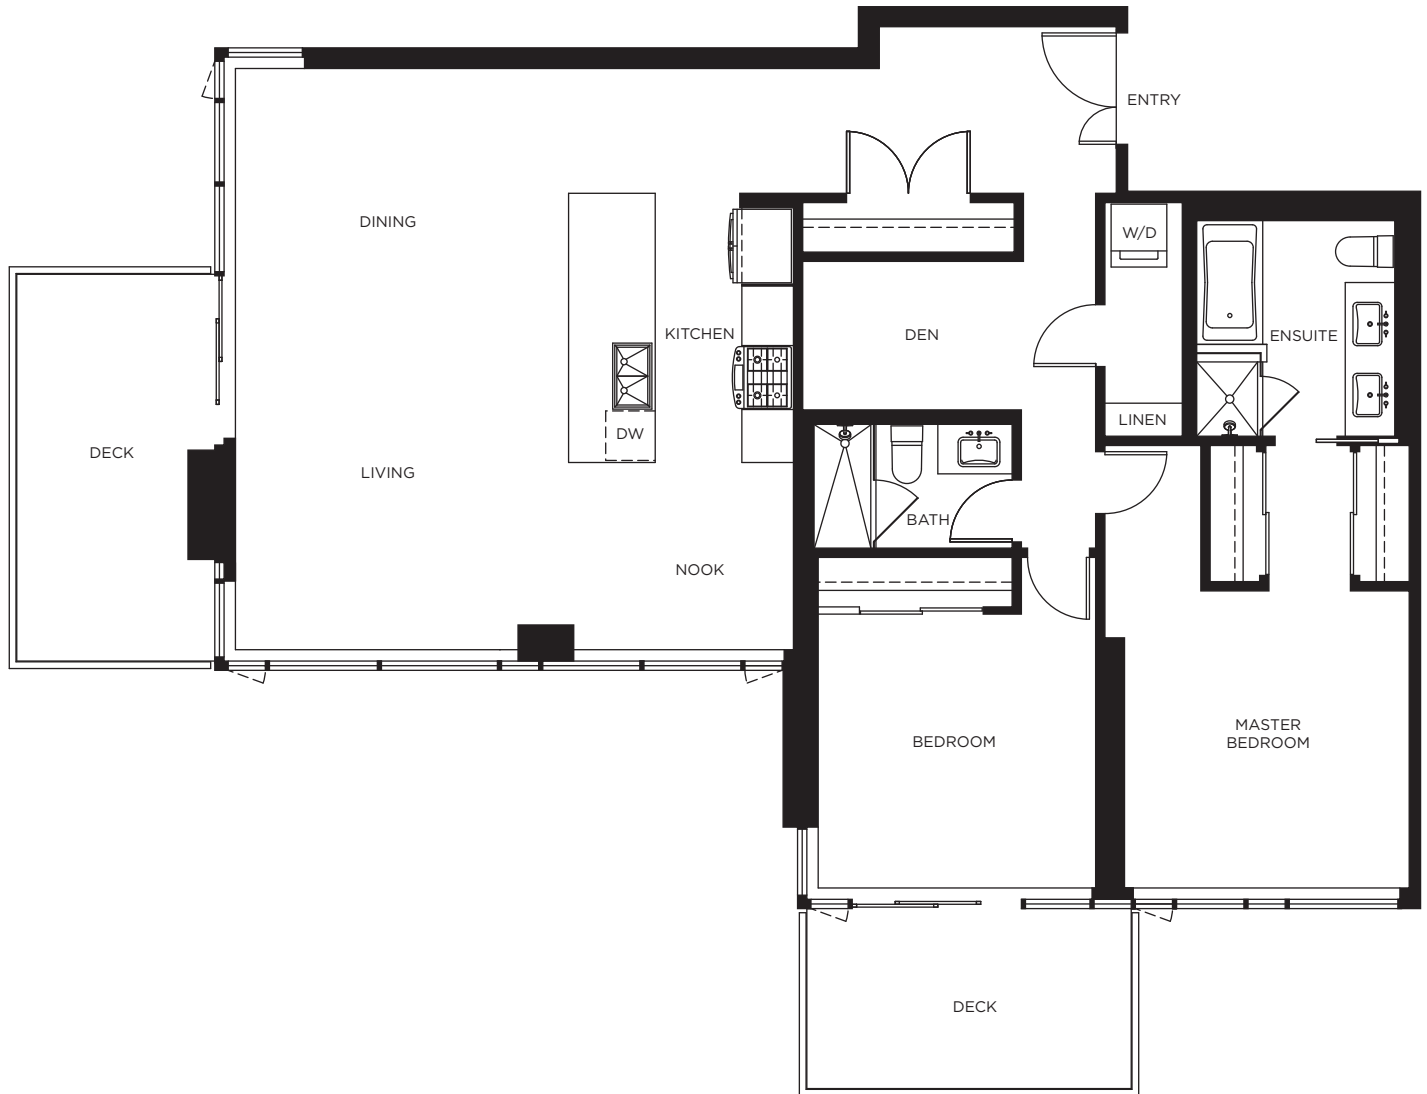

# SKY-F PLAN

PULSE

2 BED / 2 BATH + DEN

1,404 SQ FT

The developer reserves the right to change features and specifications without notice. All renderings, floorplans, and siteplans shown in the sales office, brochure and other advertising material are approximate only and are subject to change without notice. E&OE.

# EVOLUTION

RIVERFRONT URBAN LIVING IN EAST VILLAGE