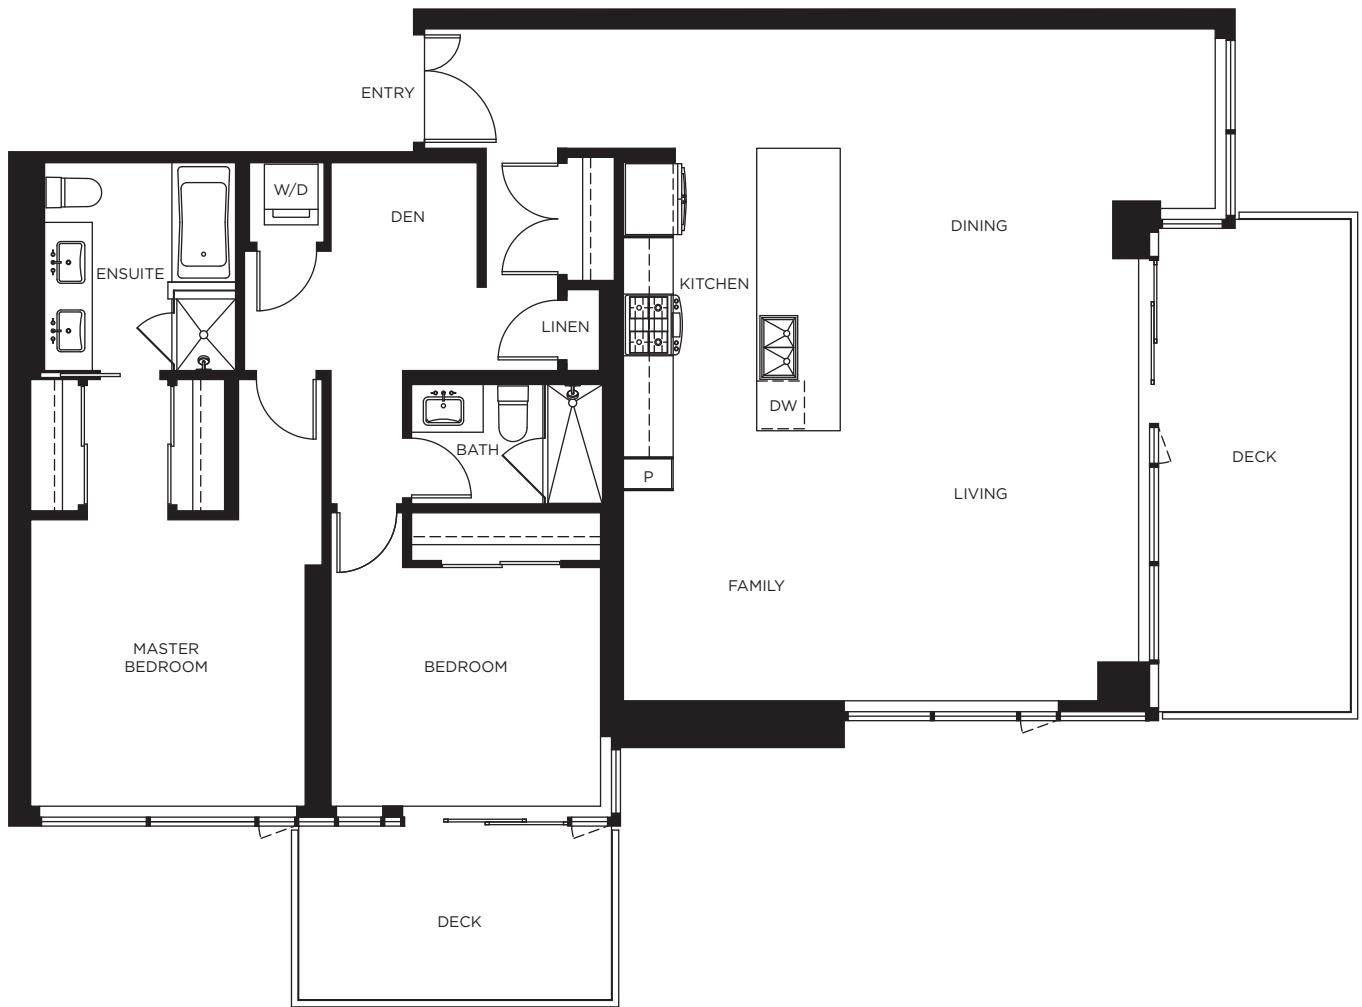

SKY-E PLAN

PULSE

2 BED / 2 BATH + DEN

1,448 SQ FT

The developer reserves the right to change features and specifications without notice. All renderings, floorplans, and siteplans shown in the sales office, brochure and other advertising material are approximate only and are subject to change without notice. E&OE.