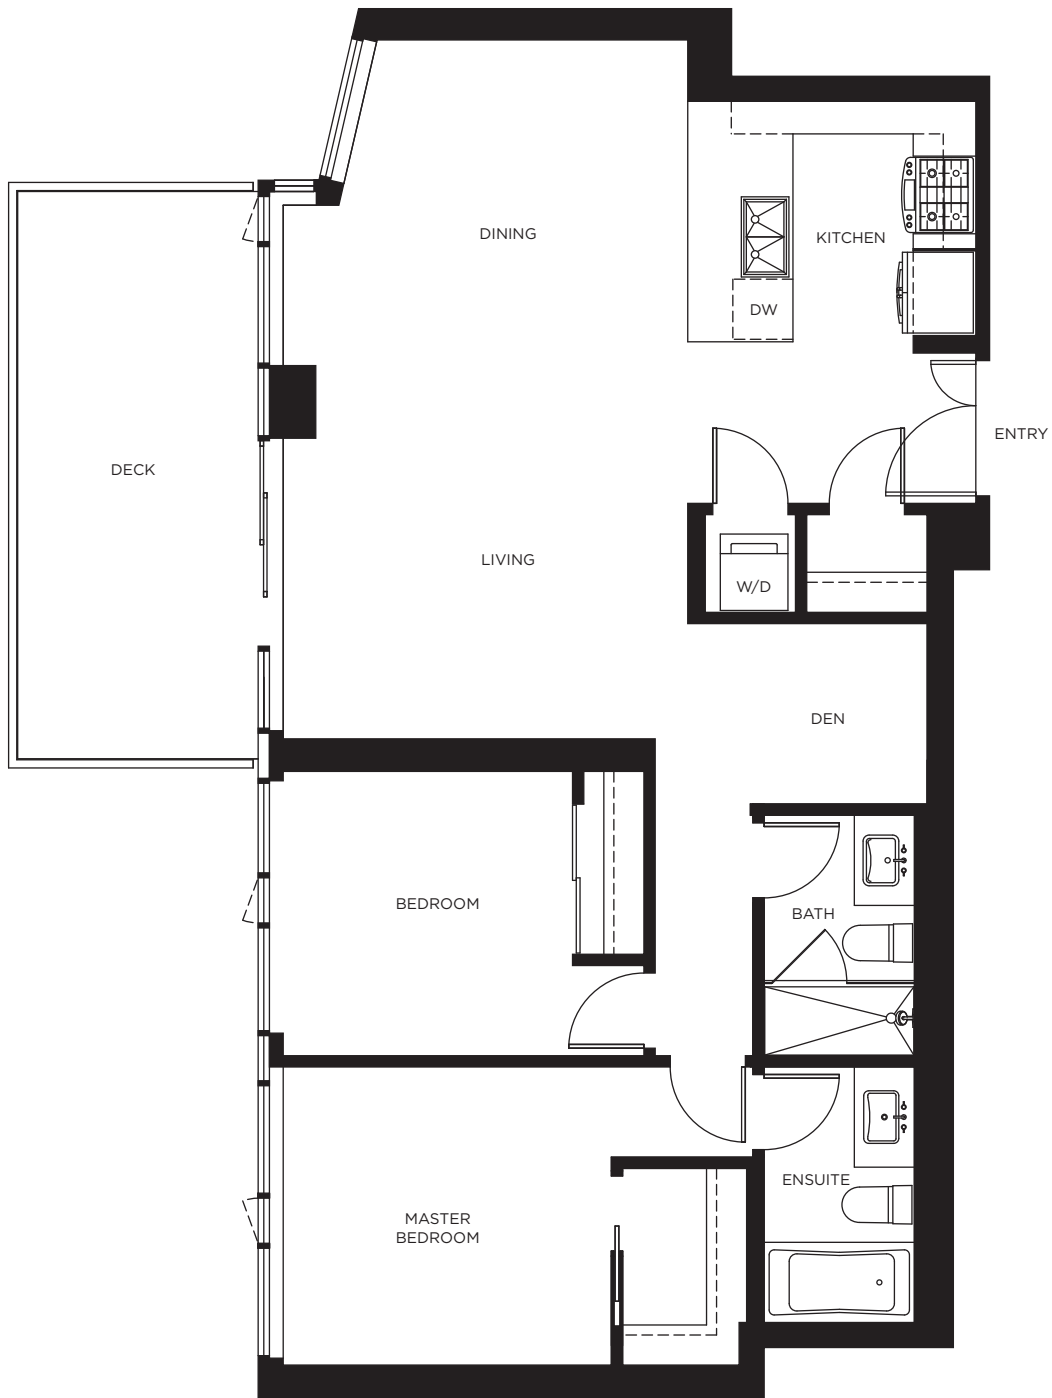

# SKY-A PLAN

PULSE

2 BED / 2 BATH + DEN

1,016 SQ FT

LEVELS 26-30 NORTH

The developer reserves the right to change features and specifications without notice. All renderings, floorplans, and siteplans shown in the sales office, brochure and other advertising material are approximate only and are subject to change without notice. E&OE.

# EVOLUTION

RIVERFRONT URBAN LIVING IN EAST VILLAGE