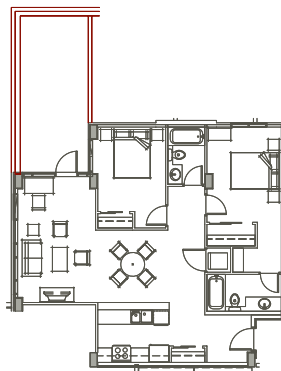

201, 301, 401

C-10

2 Bedroom + 2 Baths
≈ 1,058 sq ft*

FLOOR 2: ≈ 1,058 sq ft

FLOORS 3 - 4

*size dependent on exterior finish