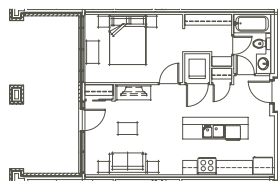

103, 214, 314

A-1

1 Bedroom + 1 Bath
≈ 609 – 619 sq ft*

GROUND FLOOR A-1G: ≈ 609 sq ft

FLOORS 2 / 3

*size dependent on exterior finish