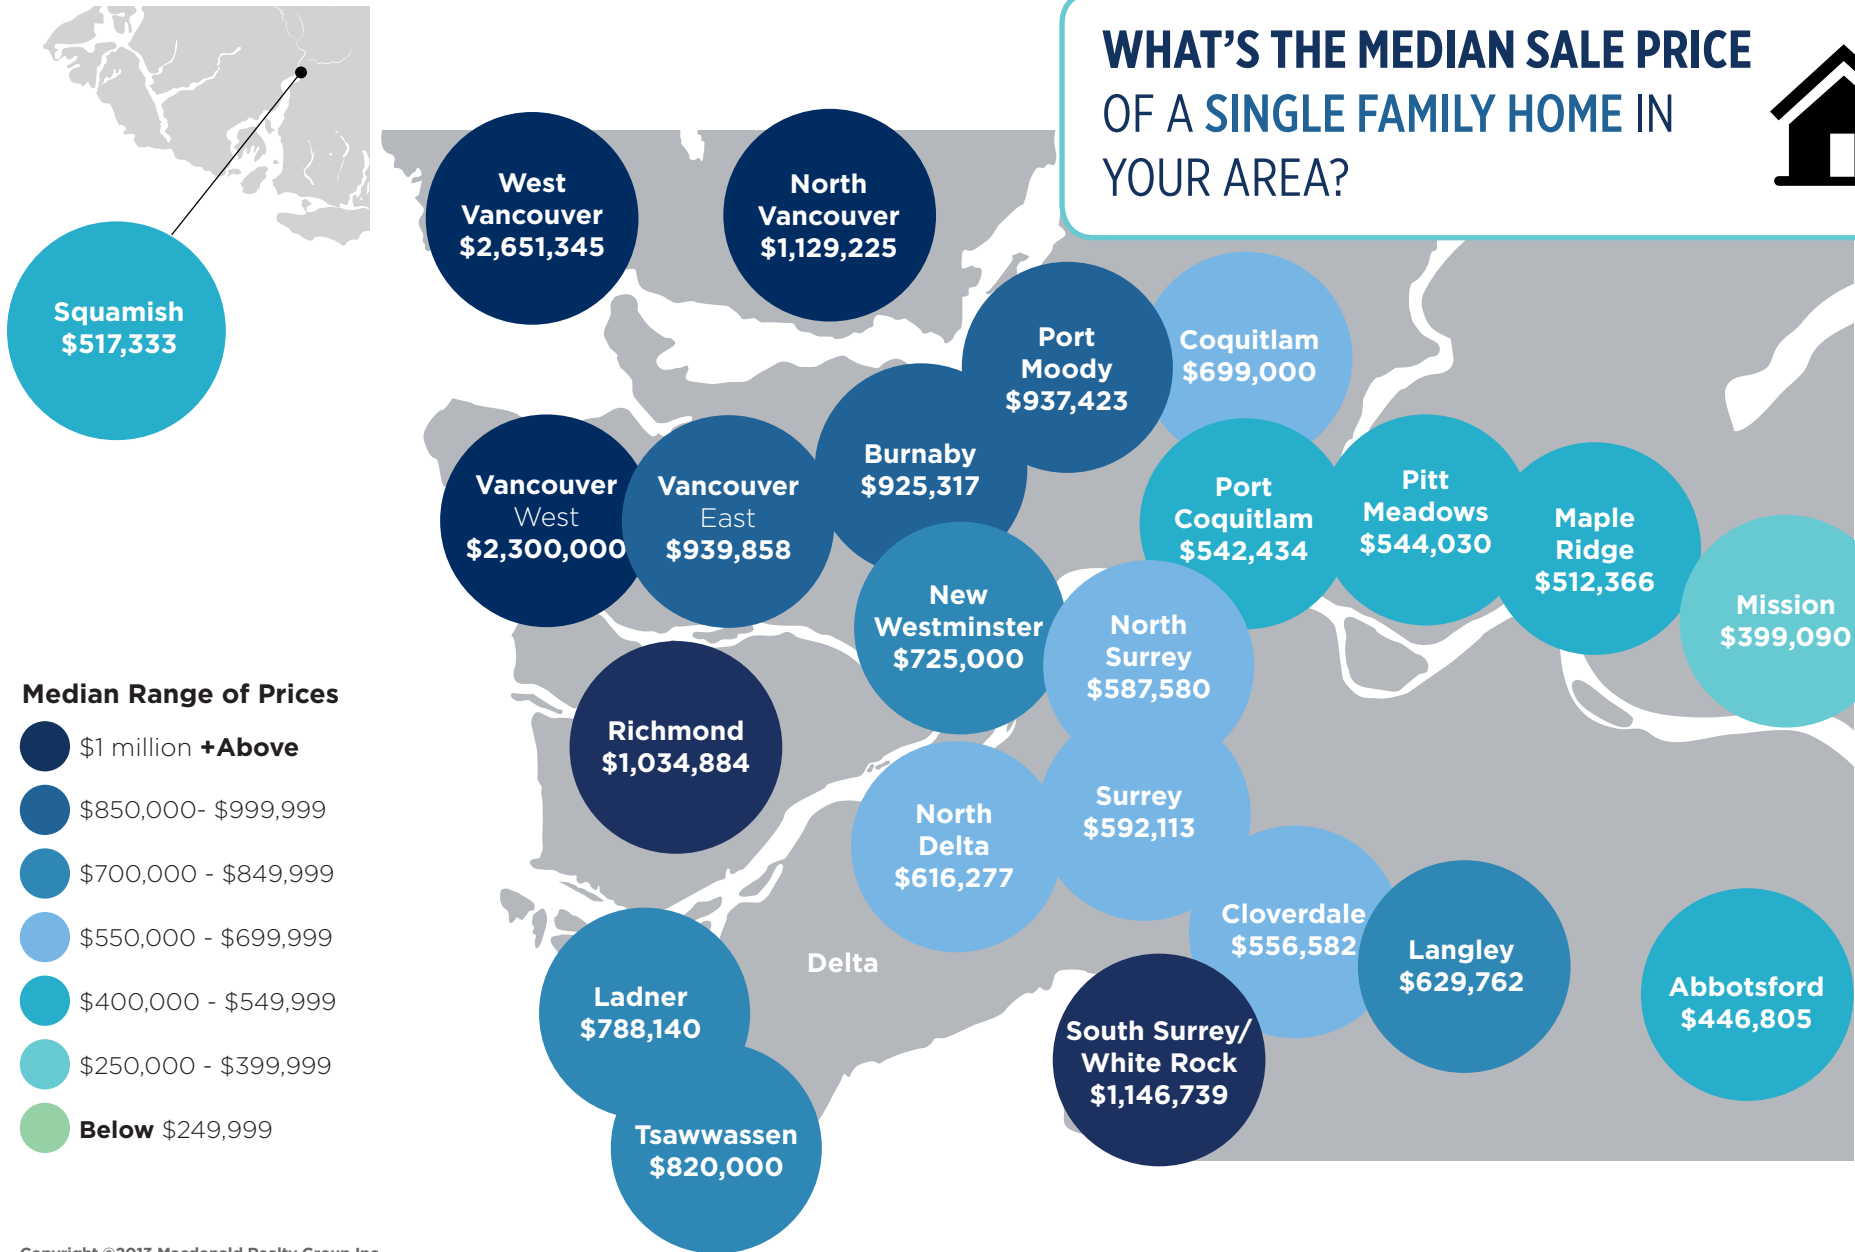

**WHAT'S THE MEDIAN SALE PRICE
OF A SINGLE FAMILY HOME IN
YOUR AREA?**

Median Range of Prices

-  \$1 million +Above
-  \$850,000 - \$999,999
-  \$700,000 - \$849,999
-  \$550,000 - \$699,999
-  \$400,000 - \$549,999
-  \$250,000 - \$399,999
-  Below \$249,999

**WHAT'S THE MEDIAN SALE PRICE
OF A CONDO OR TOWNHOME IN
YOUR AREA?**