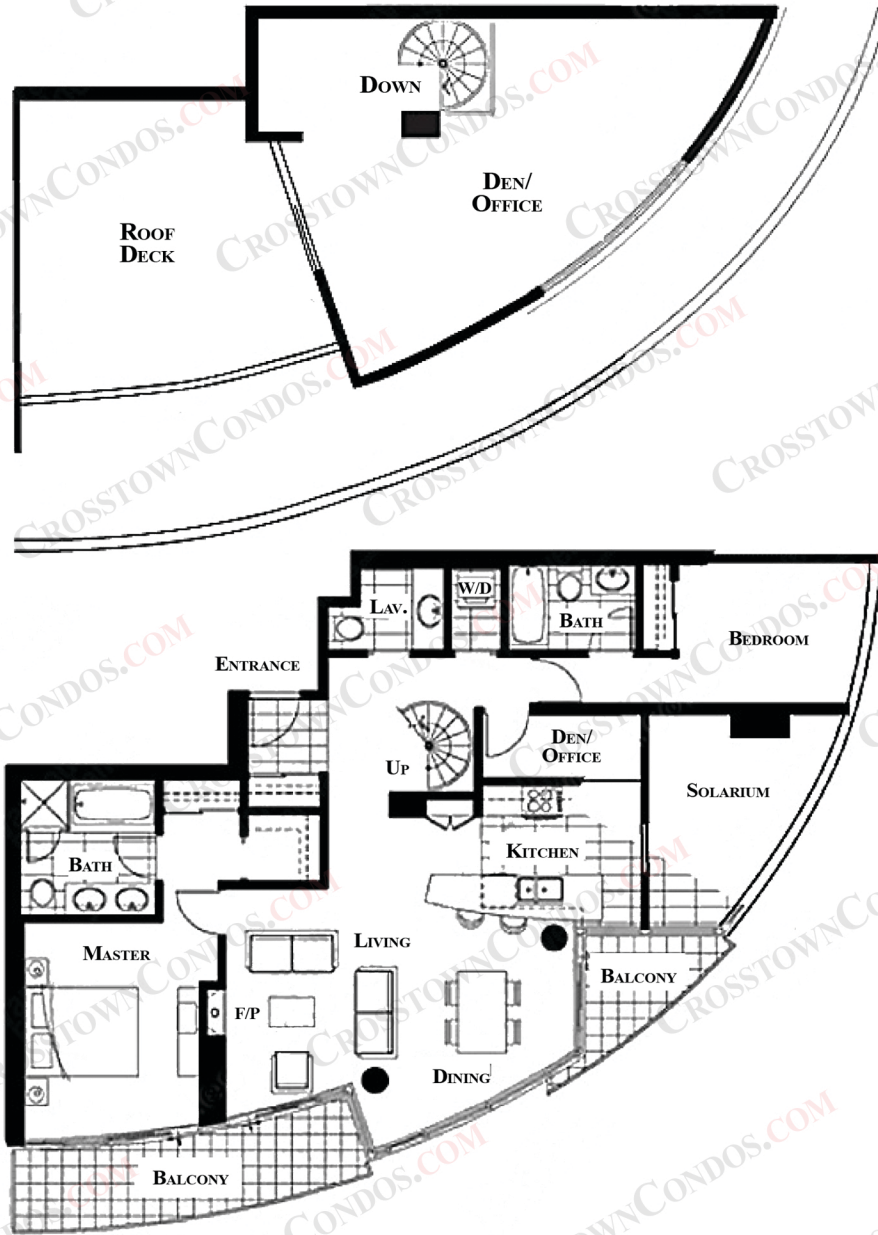

# CROSTOWNCONDOS.COM

---

**#2904 - #58 KEEFER PLACE**  
**2 BEDROOM (2 LEVEL)**  
**1826 SQFT**