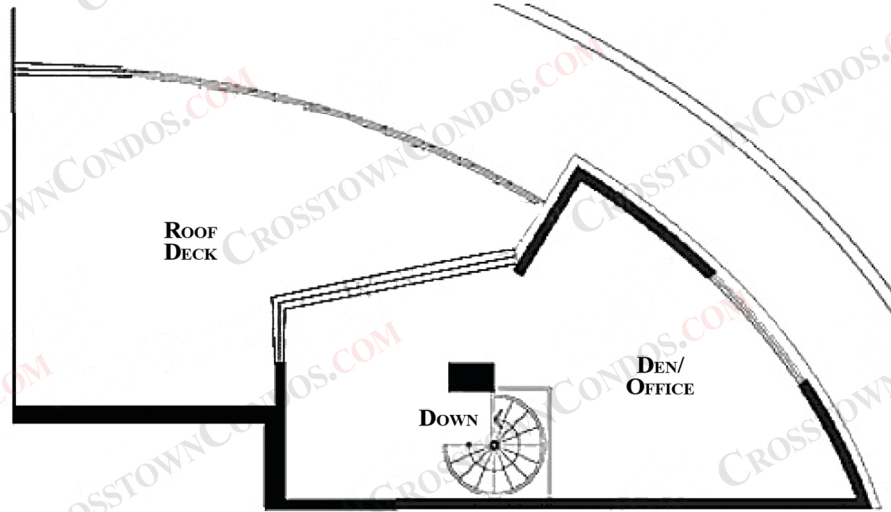

CROSTOWNCONDOS.COM

#2903 - #58 KEEFER PLACE
2 BEDROOM (2 LEVEL)
1744 SqFt