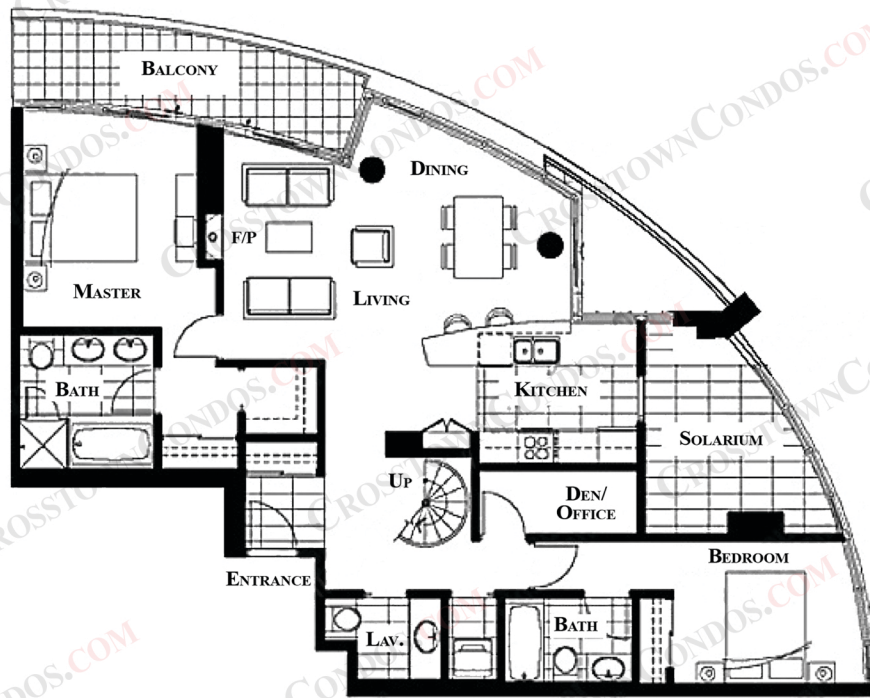

CROSTOWNCONDOS.COM

#2903 - #58 KEEFER PLACE
2 BEDROOM (2 LEVEL)
1744 SqFt