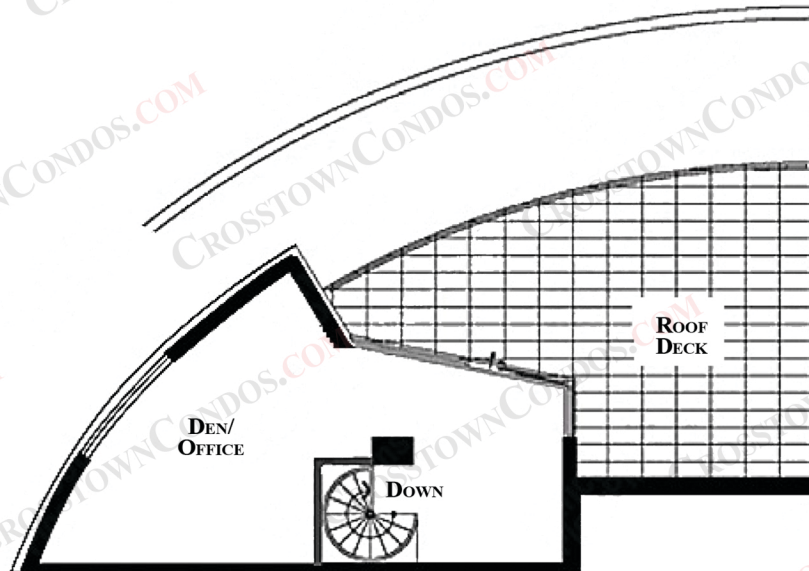

CROSTOWNCONDOS.COM

#2902 - #58 KEEFER PLACE
2 BEDROOM (2 LEVEL)
1729 SQFT