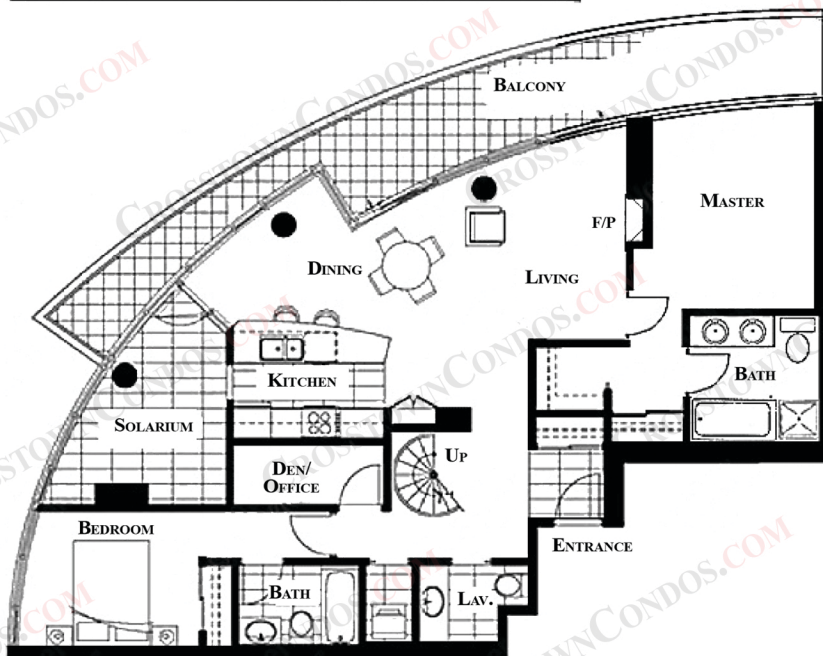

CROSTOWNCONDOS.COM

#2902 - #58 KEEFER PLACE
2 BEDROOM (2 LEVEL)
1729 SQFT