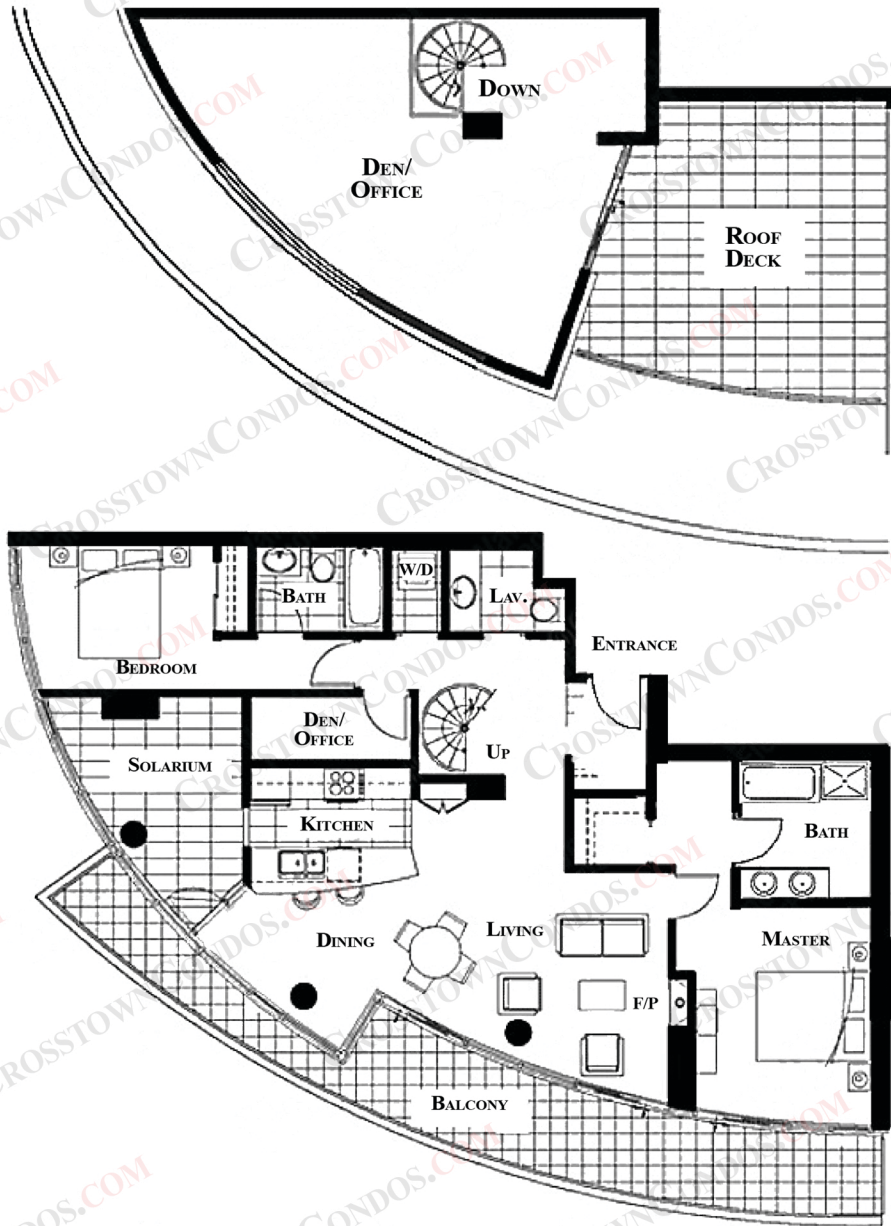

CROSTOWNCONDOS.COM

#2901 - #58 KEEFER PLACE
2 BEDROOM (2 LEVEL)
1813 SQFT