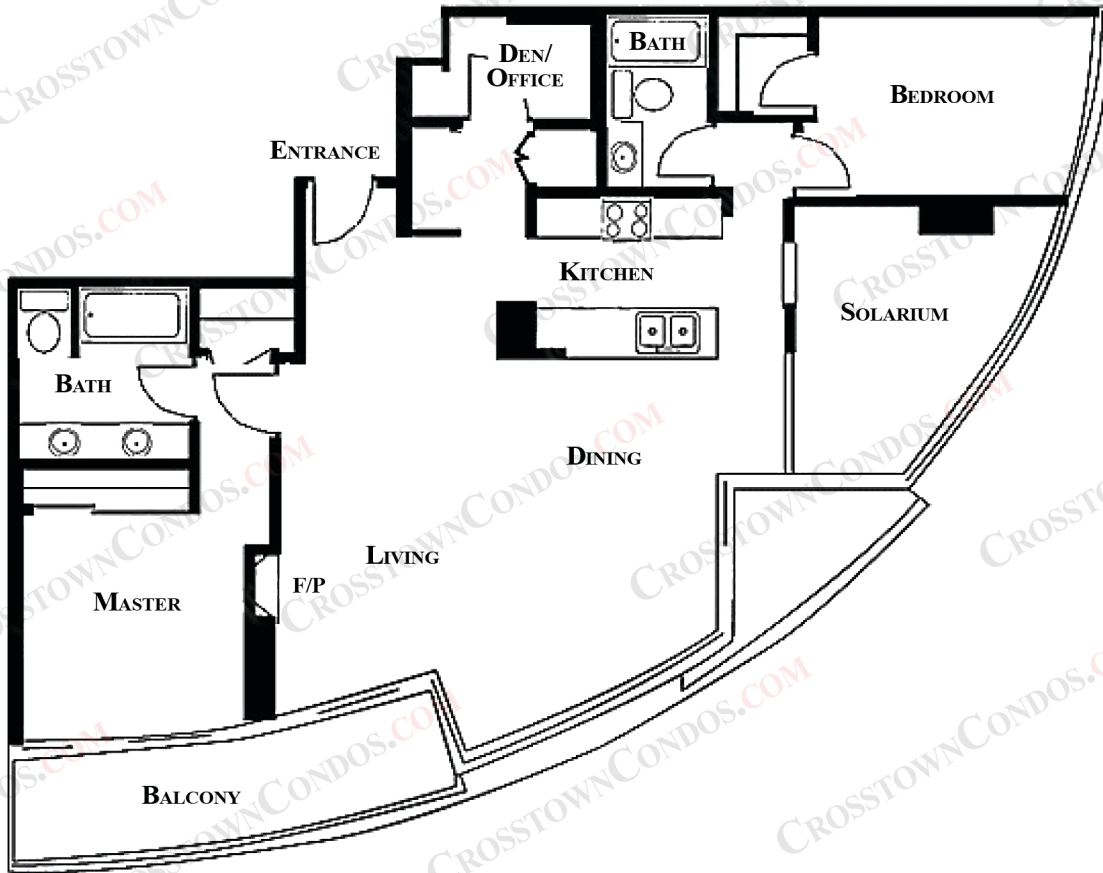

CROSTOWNCONDOS.COM

#2806 - #58 KEEFER PLACE
2 BEDROOM
1363 SQFT