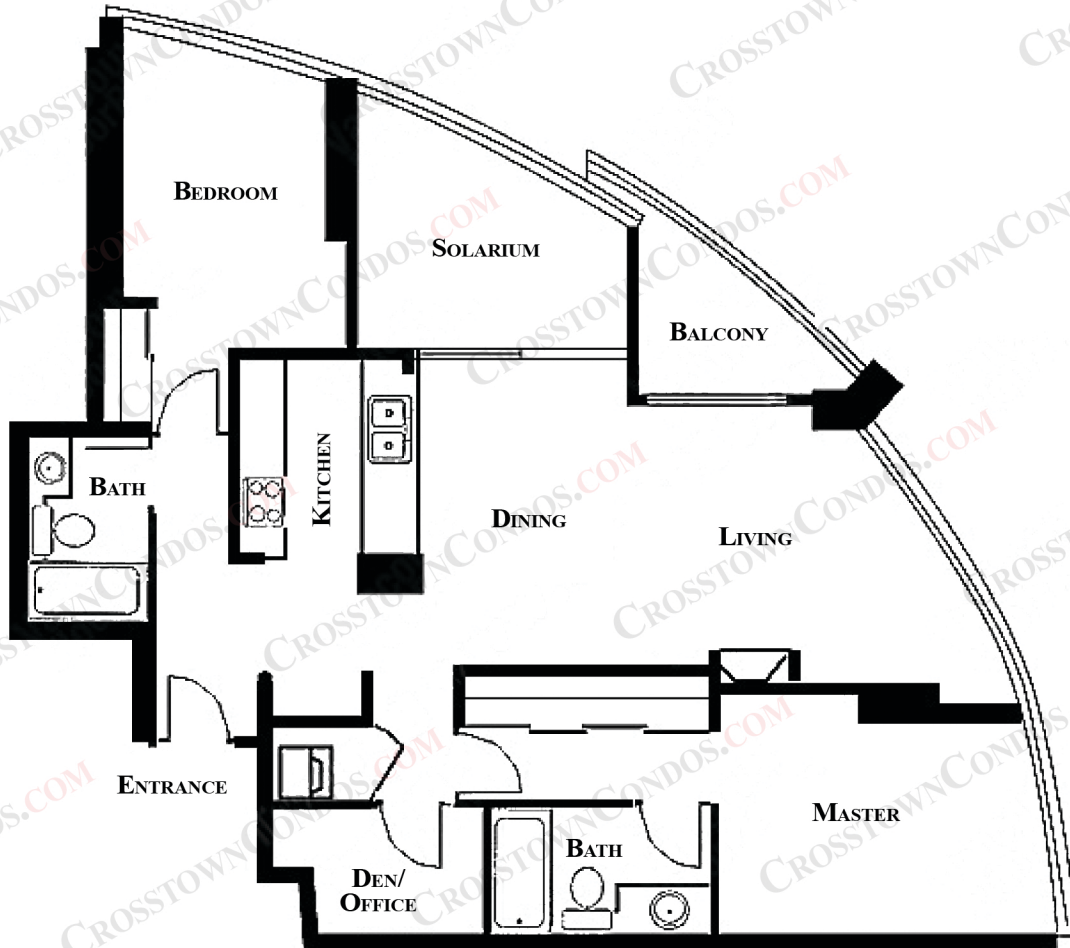

CROSTOWNCONDOS.COM

#2805 - #58 KEEFER PLACE

2 BEDROOM

1153 SQFT